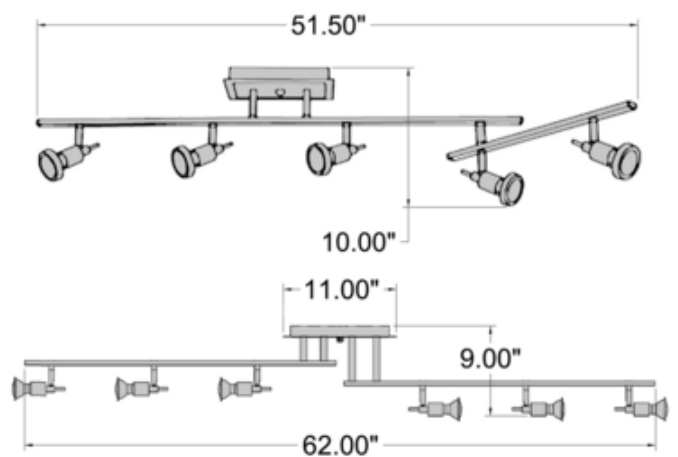

BRAND

Access

DESCRIPTION

The Viper Multi Light Adjustable Spot Track features metal construction. Available in halogen or LED in two sizes. Listed Title 20 for LED only. Black finish available in LED option only.

Shown in: Brushed Steel

SHADE COLOR	N/A
BODY FINISH	Brushed Steel
WATTAGE	175W
DIMMER	Standard 120V
DIMENSIONS	51.5"W x 10"H
BULB NOT INCLUDED	
LAMP	5 x MR16/GU10/35W/120V Halogen 5 x MR16/GU10/35W/120V Halogen

Technical Information

LUMINOUS FLUX	1600 lumens
LUMENS/WATT	45.71

SPEC # ACC48673

COMPANY	PROJECT	FIXTURE TYPE	APPROVED BY	DATE