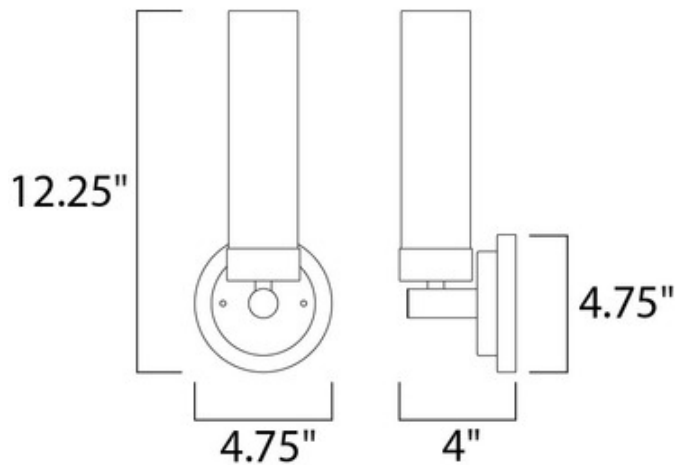

BRAND

Et2

DESCRIPTION

Cilandro 1 Light Wall Light features White glass diffuser and Satin Nickel finish. One 60 watt 120 watt T10 incandescent bulb is included. 4.75 inch width x 12.25 inch height x 4 inch depth. ADA compliant.

SHADE COLOR	Matte White
BODY FINISH	Satin Nickel
WATTAGE	60W
DIMMER	Standard 120V
DIMENSIONS	4.75"W x 12.25"H x 4"D
BULB INCLUDED	
LAMP	1 x T10/Medium (E26)/60W/120V Incandescent

SPEC # ET248682

COMPANY	PROJECT	FIXTURE TYPE	APPROVED BY	DATE