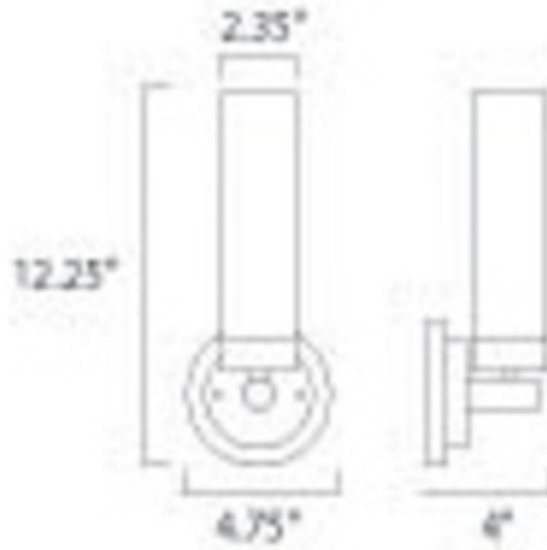

# Cilandro 1 Light Wall Light

**Description:**

Cilandro 1 Light Wall Light features White glass diffuser and Satin Nickel finish. One 60 watt 120 watt T10 incandescent bulb is included. 4.75 inch width x 12.25 inch height x 4 inch depth. ADA compliant.

Shown in: Satin Nickel / Matte White

**List Price:** \$92.50  
**Our Price:** \$74.00

**Shade Color:** Matte White  
**Body Finish:** Satin Nickel  
**Lamp:** 1 x T10/Medium (E26)/60W/120V Incandescent  
**Wattage:** 60W  
**Dimmer:** Incandescent  
**Dimensions:** 12.25"H x 4.75"W x 4"D