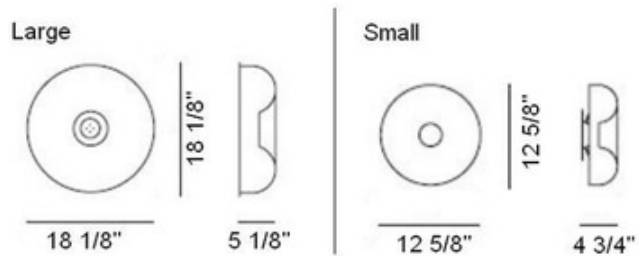

Circus 07 Piccola Wall/Ceiling Mount

Designer: Defne Koz

Description:

Circus 07 Piccola Wall/Ceiling Mount features a polished white blown glass diffuser with a satin nickel finish. Available in a small (Piccola) or large (Grande). Small requires (4) 25 watt, 120 volt, G16.5 candelabra base incandescent lamps. Large requires (4) 40 watt, 120 volt, G16.5 candelabra base incandescent lamps. General light distribution. UL listed. Made in Italy.

Shown in: Satin Nickel / Polished White

List Price: \$842.50
Our Price: \$674.00

Shade Color: Polished White
Body Finish: Satin Nickel
Lamp: 4 x G16.5/Candelabra (E12)/25W/120V Incandescent
Wattage: 100W
Dimmer: Incandescent
Dimensions: 12.625"L x 4.75"H x 12.625"W