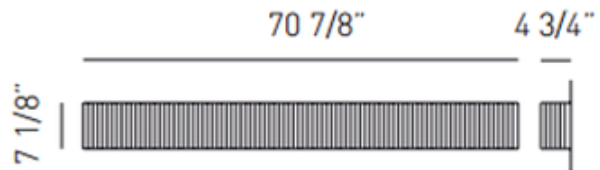

Clavius Large Wall Sconce

Designer: Manuel Vivian

Description:

Clavius extra large wall sconce features a handmade silk thread shade and a chrome finish. Shade available in white or tobacco color. Includes opal methacrylate diffuser. Six 60 watt B10 candelabra base incandescent lamps are required, but not included. General light distribution. Made in Italy. 70.9 inch width x 7.1 inch height x 4.75 depth. ETL listed.

Shown in: Chrome / White

List Price: \$2481.43
Our Price: \$1476.45

Shade Color: White
Body Finish: Chrome
Lamp: 6 x B10/Candelabra (E12)/60W/120V Incandescent
 6 x B10/Candelabra (E12)/120V LED
Wattage: 360W
Dimmer: Incandescent
Dimensions: 7.1"H x 70.9"W x 4.75"D