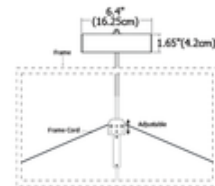

Technical Information
Luminous Flux: 378 lumens
Lumens/Watt: 31.50
Lamp Color: 3000 K
Lamp Life: 50000 hours

Designer: Gregory Kay

Description:

Cody plug in LED picture light is simply the most elegant low profile LED picture light available. Producing uniform, efficient illumination, this is perfect for contemporary or traditional frames. Available in a 6 inch width in Black finish, and a 12 inch width with Antique Bronze or Black finish. High CRI and 3000K warm white color temperature. Available in custom sizes. 6 inch version includes 6 LED watts and provides 189 lumens. 12 inch version includes 12 LED watts and provides 378 lumens. 50,000 hour lamp life with 70 percent lumen maintenance. Pivots 0 to 90 degrees vertical and 0 to 20 degrees horizontal. Cody 6 provides uniform illumination to frames from 8 inch width x 10 inch height to 24 inch width x 18 inch height. Cody 12 provides uniform illumination to frames from 24 inch width x 32 inch height to 32 inch width x 32 inch height. Cody includes a 12 volt Class 2 power supply, a 10 foot long cord with plug, and dims with a standard electronic low-voltage dimmer (recommended Lutron Skylark or Lutron Diva). Canopy mount hardwire option available. Adjustable mounting bracket for frames up to 50 pounds is provided. Fixture includes a 3 year warranty.