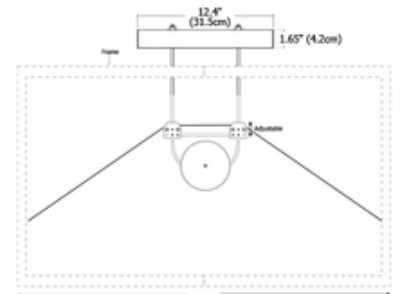

Technical Information
Luminous Flux: 378 lumens
Lumens/Watt: 31.50
Lamp Color: 3000 K
Lamp Life: 50000 hours

Designer: Gregory Kay

Description:

Cody plug in LED picture light is simply the most elegant low profile LED picture light available. Producing uniform, efficient illumination, this is perfect for contemporary or traditional frames. Available in a 6 inch width in Black finish, and a 12 inch width with Antique Bronze or Black finish. High CRI and 3000K warm white color temperature. Available in custom sizes. 6 inch version includes 6 LED watts and provides 189 lumens. 12 inch version includes 12 LED watts and provides 378 lumens. 50,000 hour lamp life with 70 percent lumen maintenance. Pivots 0 to 90 degrees vertical and 0 to 20 degrees horizontal. Cody 6 provides uniform illumination to frames from 8 inch width x 10 inch height to 24 inch width x 18 inch height. Cody 12 provides uniform illumination to frames from 24 inch width x 32 inch height to 32 inch width x 32 inch height. Cody includes a 12 volt Class 2 power supply, a 10 foot long cord with plug, and dims with a standard electronic low-voltage dimmer (recommended Lutron Skylark or Lutron Diva). Canopy mount hardwire option available. Adjustable mounting bracket for frames up to 50 pounds is provided. Fixture includes a 3 year warranty.