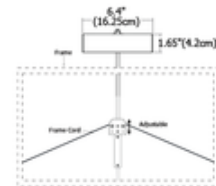

Cody LED Picture Light

Shown in: Satin Brass

List Price: \$95.00
Our Price: \$57.00

Shade Color: N/A
Body Finish: Satin Brass
Lamp: 1 x LED/6W/12V LED
Wattage: 6W
Dimmer: Dimmable
Dimensions: 1.65"H x 6.4"W x 11.12"D

Technical Information
Luminous Flux: 189 lumens
Lumens/Watt: 31.50
Lamp Color: 3000 K
Lamp Life: 50000 hours

Designer: Gregory Kay

Description:

Cody canopy mount LED picture light is simply the most elegant low profile LED picture light available. Producing uniform, efficient illumination, this is perfect for contemporary or traditional frames. Finish in Satin Nickel, Black, Antique Bronze or Satin Brass. Available in a 6 inch version in Satin Nickel, Satin Brass, Antique Bronze or Black finish or a 12 inch version in Antique Bronze or Black finish. Includes 6 LED watts with high CRI and 3000K Warm White color temperature and provides 189 lumens. 50,000 hour lamp life with 70 percent lumen maintenance. Pivots 0 to 90 degrees vertical and 0 to 20 degrees horizontal. Provides uniform illumination to frames from 8 inch width x 10 inch height to 24 inch width x 18 inch height. North America: Includes a 12 volt Class 2 power supply. Input: 120VAC 50/60Hz 0.5A. Output: 11.5VAC 60W. Europe/Middle East: Input: 230VAC 50/60Hz .25A. Output: 11.5VAC 60W. Dims with a standard electronic low-voltage dimmer (recommended Lutron Skylark or Lutron Diva). Plug in option available. Canopy mounts to a standard rectangular or round junction box with the power supply tucked inside. Adjustable mounting bracket for frames up to 50 pounds is provided. Fixture includes a 3 year warranty.