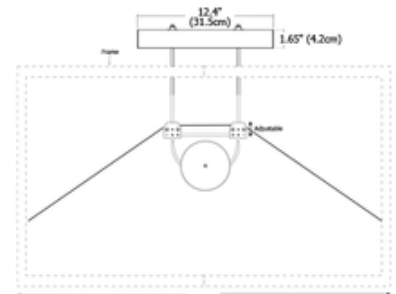

Cody LED Picture Light

Shown in: Satin Brass

List Price: \$95.00
Our Price: \$57.00

Shade Color: N/A
Body Finish: Satin Brass
Lamp: 1 x LED/6W/12V LED
Wattage: 6W
Dimmer: Dimmable
Dimensions: 1.65"H x 6.4"W x 11.12"D

Technical Information
Luminous Flux: 189 lumens
Lumens/Watt: 31.50
Lamp Color: 3000 K
Lamp Life: 50000 hours

Designer: Gregory Kay

Description:

Cody canopy mount LED picture light is simply the most elegant low profile LED picture light available. Producing uniform, efficient illumination, this is perfect for contemporary or traditional frames. Finish in Satin Nickel, Black, Antique Bronze or Satin Brass. Available in a 6 inch version in Satin Nickel, Satin Brass, Antique Bronze or Black finish or a 12 inch version in Antique Bronze or Black finish. Includes 6 LED watts with high CRI and 3000K Warm White color temperature and provides 189 lumens. 50,000 hour lamp life with 70 percent lumen maintenance. Pivots 0 to 90 degrees vertical and 0 to 20 degrees horizontal. Provides uniform illumination to frames from 8 inch width x 10 inch height to 24 inch width x 18 inch height. North America: Includes a 12 volt Class 2 power supply. Input: 120VAC 50/60Hz 0.5A. Output: 11.5VAC 60W. Europe/Middle East: Input: 230VAC 50/60Hz .25A. Output: 11.5VAC 60W. Dims with a standard electronic low-voltage dimmer (recommended Lutron Skylark or Lutron Diva). Plug in option available. Canopy mounts to a standard rectangular or round junction box with the power supply tucked inside. Adjustable mounting bracket for frames up to 50 pounds is provided. Fixture includes a 3 year warranty.