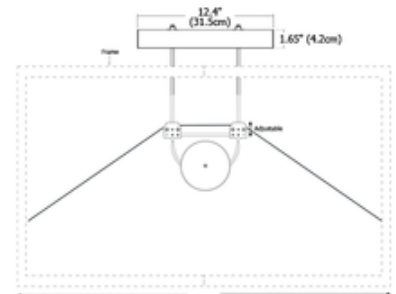

# Cody LED Picture Light

Shown in: Satin Nickel

**List Price:** \$88.00  
**Our Price:** \$52.80

**Shade Color:** N/A  
**Body Finish:** Satin Nickel  
**Lamp:** 1 x LED/6W/12V LED  
**Wattage:** 6W  
**Dimmer:** Dimmable  
**Dimensions:** 1.65"H x 6.4"W x 11.12"D

**Technical Information**  
**Luminous Flux:** 189 lumens  
**Lumens/Watt:** 31.50  
**Lamp Color:** 3000 K  
**Lamp Life:** 50000 hours

**Designer:** Gregory Kay

**Description:**

Cody canopy mount LED picture light is simply the most elegant low profile LED picture light available. Producing uniform, efficient illumination, this is perfect for contemporary or traditional frames. Finish in Satin Nickel, Black, Antique Bronze or Satin Brass. Available in a 6 inch version in Satin Nickel, Satin Brass, Antique Bronze or Black finish or a 12 inch version in Antique Bronze or Black finish. Includes 6 LED watts with high CRI and 3000K Warm White color temperature and provides 189 lumens. 50,000 hour lamp life with 70 percent lumen maintenance. Pivots 0 to 90 degrees vertical and 0 to 20 degrees horizontal. Provides uniform illumination to frames from 8 inch width x 10 inch height to 24 inch width x 18 inch height. North America: Includes a 12 volt Class 2 power supply. Input: 120VAC 50/60Hz 0.5A. Output: 11.5VAC 60W. Europe/Middle East: Input: 230VAC 50/60Hz .25A. Output: 11.5VAC 60W. Dims with a standard electronic low-voltage dimmer (recommended Lutron Skylark or Lutron Diva). Plug in option available. Canopy mounts to a standard rectangular or round junction box with the power supply tucked inside. Adjustable mounting bracket for frames up to 50 pounds is provided. Fixture includes a 3 year warranty.