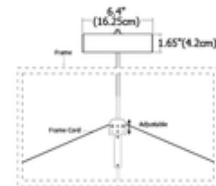

# Cody LED Picture Light

Shown in: Satin Nickel

**List Price:** \$88.00  
**Our Price:** \$52.80

**Shade Color:** N/A  
**Body Finish:** Satin Nickel  
**Lamp:** 1 x LED/6W/12V LED  
**Wattage:** 6W  
**Dimmer:** Dimmable  
**Dimensions:** 1.65"H x 6.4"W x 11.12"D

**Technical Information**  
**Luminous Flux:** 189 lumens  
**Lumens/Watt:** 31.50  
**Lamp Color:** 3000 K  
**Lamp Life:** 50000 hours

**Designer:** Gregory Kay

**Description:**

Cody canopy mount LED picture light is simply the most elegant low profile LED picture light available. Producing uniform, efficient illumination, this is perfect for contemporary or traditional frames. Finish in Satin Nickel, Black, Antique Bronze or Satin Brass. Available in a 6 inch version in Satin Nickel, Satin Brass, Antique Bronze or Black finish or a 12 inch version in Antique Bronze or Black finish. Includes 6 LED watts with high CRI and 3000K Warm White color temperature and provides 189 lumens. 50,000 hour lamp life with 70 percent lumen maintenance. Pivots 0 to 90 degrees vertical and 0 to 20 degrees horizontal. Provides uniform illumination to frames from 8 inch width x 10 inch height to 24 inch width x 18 inch height. North America: Includes a 12 volt Class 2 power supply. Input: 120VAC 50/60Hz 0.5A. Output: 11.5VAC 60W. Europe/Middle East: Input: 230VAC 50/60Hz .25A. Output: 11.5VAC 60W. Dims with a standard electronic low-voltage dimmer (recommended Lutron Skylark or Lutron Diva). Plug in option available. Canopy mounts to a standard rectangular or round junction box with the power supply tucked inside. Adjustable mounting bracket for frames up to 50 pounds is provided. Fixture includes a 3 year warranty.