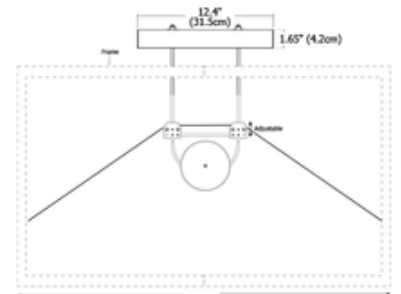

**Technical Information**

**Luminous Flux:** 189 lumens  
**Lumens/Watt:** 31.50  
**Lamp Color:** 3000 K  
**Lamp Life:** 50000 hours

**Designer:** Gregory Kay

**Description:**

Cody plug in LED picture light is simply the most elegant low profile LED picture light available. Producing uniform, efficient illumination, this is perfect for contemporary or traditional frames. Available in a 6 inch width in Black finish, and a 12 inch width with Antique Bronze or Black finish. High CRI and 3000K warm white color temperature. Available in custom sizes. 6 inch version includes 6 LED watts and provides 189 lumens. 12 inch version includes 12 LED watts and provides 378 lumens. 50,000 hour lamp life with 70 percent lumen maintenance. Pivots 0 to 90 degrees vertical and 0 to 20 degrees horizontal. Cody 6 provides uniform illumination to frames from 8 inch width x 10 inch height to 24 inch width x 18 inch height. Cody 12 provides uniform illumination to frames from 24 inch width x 32 inch height to 32 inch width x 32 inch height. Cody includes a 12 volt Class 2 power supply, a 10 foot long cord with plug, and dims with a standard electronic low-voltage dimmer (recommended Lutron Skylark or Lutron Diva). Canopy mount hardwire option available. Adjustable mounting bracket for frames up to 50 pounds is provided. Fixture includes a 3 year warranty.