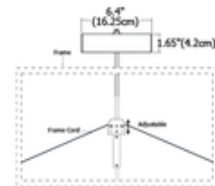

# Cody Plug-In LED Picture Light

Shown in: Black

**List Price:** \$165.00  
**Our Price:** \$99.00

**Shade Color:** N/A  
**Body Finish:** Black  
**Lamp:** 1 x LED/6W/120V LED  
**Wattage:** 6W  
**Dimmer:** Dimmable  
**Dimensions:** 1.65"H x 6.4"W x 11.12"D

**Technical Information**

**Luminous Flux:** 189 lumens  
**Lumens/Watt:** 31.50  
**Lamp Color:** 3000 K  
**Lamp Life:** 50000 hours

**Designer:** Gregory Kay

**Description:**

Cody plug in LED picture light is simply the most elegant low profile LED picture light available. Producing uniform, efficient illumination, this is perfect for contemporary or traditional frames. Available in a 6 inch width in Black finish, and a 12 inch width with Antique Bronze or Black finish. High CRI and 3000K warm white color temperature. Available in custom sizes. 6 inch version includes 6 LED watts and provides 189 lumens. 12 inch version includes 12 LED watts and provides 378 lumens. 50,000 hour lamp life with 70 percent lumen maintenance. Pivots 0 to 90 degrees vertical and 0 to 20 degrees horizontal. Cody 6 provides uniform illumination to frames from 8 inch width x 10 inch height to 24 inch width x 18 inch height. Cody 12 provides uniform illumination to frames from 24 inch width x 32 inch height to 32 inch width x 32 inch height. Cody includes a 12 volt Class 2 power supply, a 10 foot long cord with plug, and dims with a standard electronic low-voltage dimmer (recommended Lutron Skylark or Lutron Diva). Canopy mount hardwire option available. Adjustable mounting bracket for frames up to 50 pounds is provided. Fixture includes a 3 year warranty.