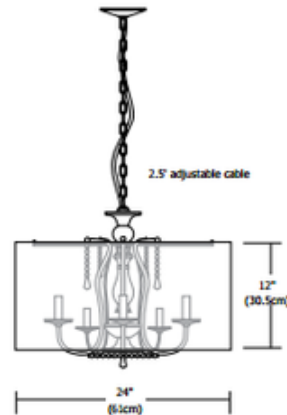

# Crystal Union Chandelier

**Description:**

Crystal Union Chandelier features a patterned ivory silk shade with crystal accents and chrome finish. Includes six 60 watt, 120 volt, B10 candelabra base incandescent lamps. General light distribution. ETL listed. 24 inch diameter x 12 inch height shade x 48 inch overall height.

Shown in: Chrome / Ivory

List Price: \$401.00  
 Our Price: \$240.60

Shade Color: Ivory  
 Body Finish: Chrome  
 Lamp: 6 x B10/Candelabra (E12)/60W/120V Incandescent  
 6 x B10/Candelabra (E12)/120V LED  
 Wattage: 360W  
 Dimmer: Incandescent  
 Dimensions: 48"L x 12"H x 24"W