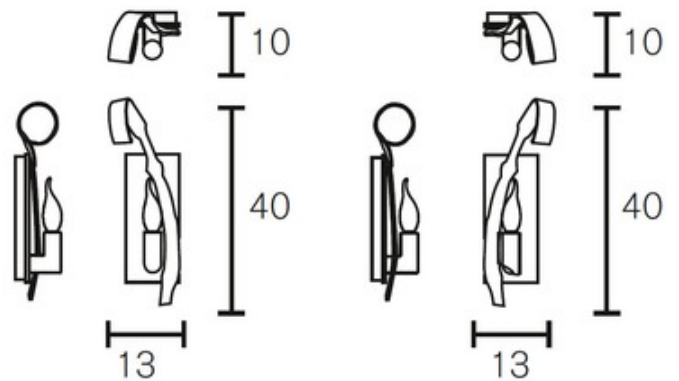

BRAND

Brand Van Egmond

DESCRIPTION

Delphinium Wall Sconce features a band of metal twists in nickel finish and is available in a left or right wall sconce option. Available in a wall sconce, ceiling flush mount, table lamp, and chandelier versions. Requires one 25 watt, 120 volt, B10 candelabra lamp, not included. General light distribution. ADA compliant. Made in the Netherlands. 5.1 inch width x 15.8 inch height x 3.9 inch depth.

| | |
|--------------------------|---|
| SHADE COLOR | N/A |
| BODY FINISH | Nickel |
| WATTAGE | 25W |
| DIMMER | Standard 120V |
| DIMENSIONS | 5.1"W x 15.8"H x 3.9"D |
| BULB NOT INCLUDED | |
| LAMP | 1 x B10/Candelabra (E12)/25W/120V Incandescent 1 x B10/Candelabra (E12)/120V LED |