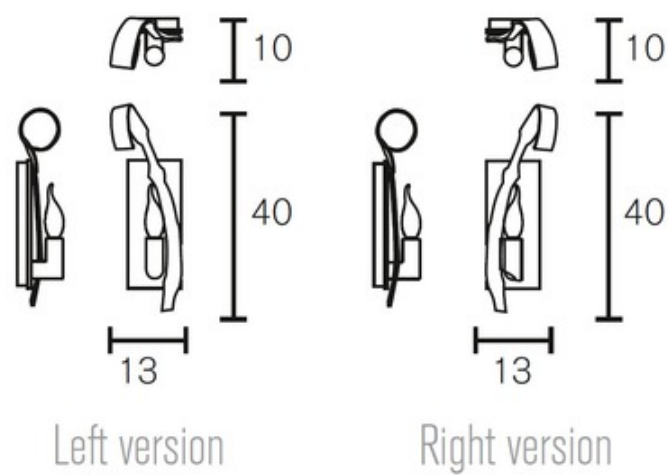

DESIGNER Annet van Egmond & William Brand
BRAND Brand Van Egmond

DESCRIPTION

Delphinium Wall Sconce features a band of metal twists in nickel finish and is available in a left or right wall sconce option. Available in a wall sconce, ceiling flush mount, table lamp, and chandelier versions. Requires one 25 watt, 120 volt, B10 candelabra lamp, not included. General light distribution. ADA compliant. Made in the Netherlands. 5.1 inch width x 15.8 inch height x 3.9 inch depth.

| | |
|--------------------------|---|
| SHADE COLOR | N/A |
| BODY FINISH | Nickel |
| WATTAGE | 25W |
| DIMMER | Standard 120V |
| DIMENSIONS | 5.1"W x 15.8"H x 3.9"D |
| BULB NOT INCLUDED | |
| LAMP | 1 x B10/Candelabra (E12)/25W/120V Incandescent 1 x B10/Candelabra (E12)/120V LED |
| SPEC # | BVE48758 |