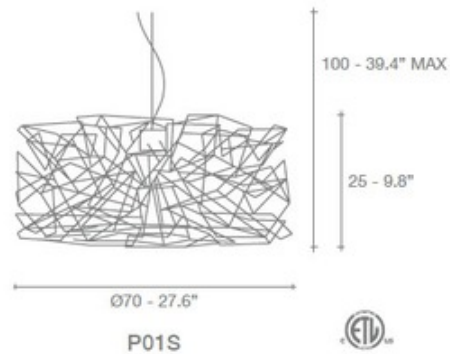

Etoile Suspension

Designer: Christian Lava

Description:

Etoile suspension in nickel is a celestial fixture made of interwoven shafts that glitter from all directions. Eight 10 watt and eight 20 watt, 12 volt, JC, G4 halogen bulbs not included. Dimmable with a standard low voltage electronic dimmer, sold separately. General light distribution. ETL listed. Overall height is 39.4 inches, adjustable at installation.

Shown in: Nickel

List Price: \$7625.00
Our Price: \$5185.00

Shade Color: N/A
Body Finish: Nickel
Lamp: 8 x JC/G4 (bipin)/10W/12V Halogen
Wattage: 80W
Dimmer: Low Voltage Electronic
Dimensions: 9.8"H x 27.6"W