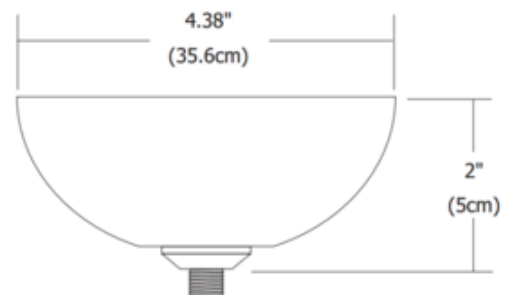

**BRAND** PureEdge Lighting

**DESCRIPTION**

Surface Mount 4 Inch Round Dome Fast Jack Canopy mounts to a standard 4 inch electrical box with plaster ring or to an octagon box. Finish available in Satin Nickel, Antique Bronze or White. Includes a 12 volt electronic transformer which fits inside the canopy. Maximum load is 12 volt, 75 watts. Dimmable with electronic low voltage dimmer, sold separately. Note: Limited quantities available.

<b>SHADE COLOR</b>	N/A
<b>BODY FINISH</b>	Polished Nickel
<b>WATTAGE</b>	75W
<b>DIMMER</b>	Low Voltage Electronic
<b>DIMENSIONS</b>	4.38"W x 2"H
<b>BULB NOT INCLUDED</b>	
<b>LAMP</b>	1 x 75W Halogen

**SPEC #** EDG48932