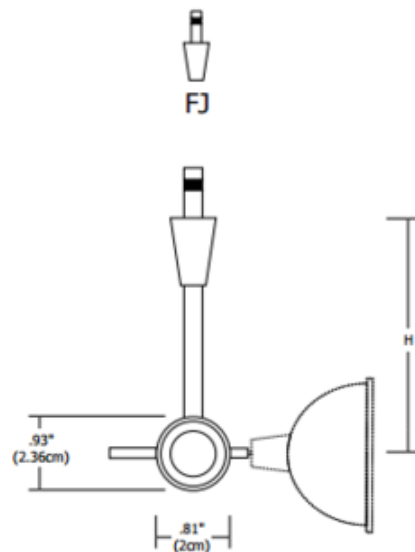

BRAND

PureEdge Lighting

DESCRIPTION

Fast Jack Chopper head combines simple shapes with beveled edges. Head rotates 360 degrees and tilts 270 degrees. System compatibility: Monorail and Fast Jack. Includes Fast Jack connector. LED GU5.3 MR16 compatible with no shade or S7 mesh shade, sold separately. Decorative shade elements and optical accessories sold separately. Fast Jack canopy required if used as a monopoint, sold separately. Note: Product is available in Antique Bronze finish - image shown in Satin Nickel. Note: Limited quantities available.

SHADE COLOR	N/A
BODY FINISH	Satin Nickel
WATTAGE	75W
DIMMER	Dimmable
DIMENSIONS	3"L x 0.93"H x 0.81"D
BULB NOT INCLUDED	
LAMP	1 x MR16/GU5.3 (bipin)/75W/12V Halogen 1 x MR16/GU5.3 (bipin)/12V LED

SPEC # EDG49023