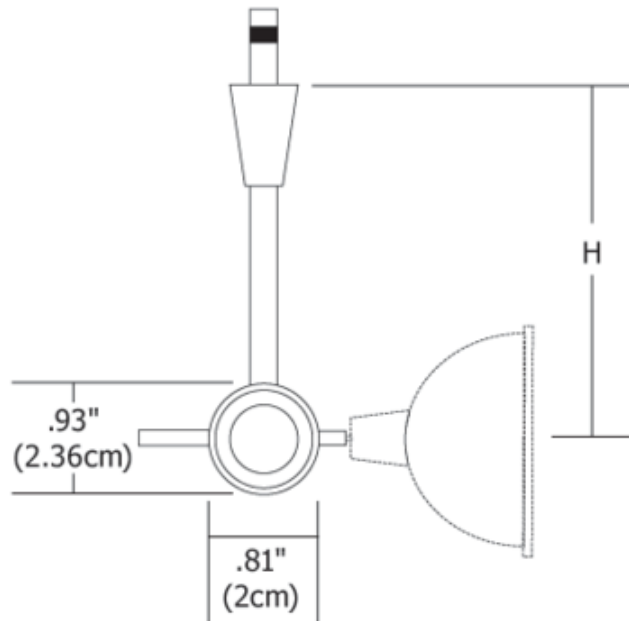

FJ Chopper Head with LH16 Louver Lens Holder

Description:

Fast Jack Chopper fixture head with LH16 louver lens holder features a cylindrical socket on a rigid stem. Head rotates 360 degrees and tilts 270 degrees. Available in 1, 3, 6, 12, or 18 inch stem lengths. Mounts to 1-circuit Monorai, 2 circuit Monorail, or Fast Jack power canopy, sold separately. Fixture finish available in satin nickel, polished nickel, or bronze. Accessory finish available in satin nickel, polished nickel, antique bronze, or black. One 75 Watt, 12 Volt, MR16 GU5.3 halogen lamp or LED equivalent is required, but not included. Includes Fast Jack connector. ETL listed. Canopy required if used as a monopoint, sold separately. Optional optical accessories sold separately.

Shown in: Antique Bronze / Antique Bronze

List Price: \$199.00
 Our Price: \$159.20

- Shade Color: N/A
- Body Finish: Antique Bronze / Antique Bronze
- Lamp: 1 x MR16/GU5.3 (bipin)/75W/12V Halogen
 1 x MR16/GU5.3 (bipin)/12V LED
- Wattage: 75W
- Dimmer: Dimmable
- Dimensions: 1"L x 0.93"H x 0.81"D

Product Number: EDG49025			
Company:		Fixture Type:	Date: Mar 19, 2018
Project:		Approved By:	

#1200FJ-CHOPLH-001H3-OOBZ

Fax: (773) 883-6131

Phone: 866-954-4489

Address: 1718 W. Fullerton Ave. Chicago IL 60614