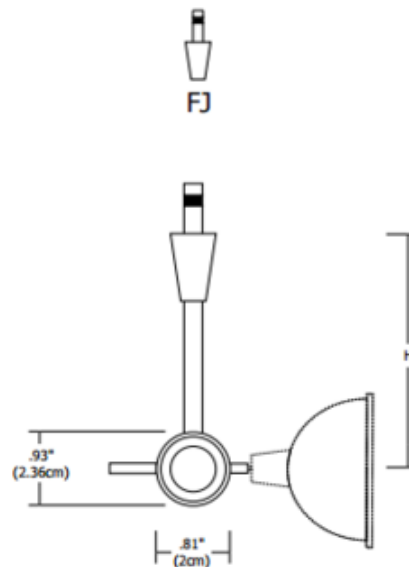

FJ Chopper Head with S6 Solid Back Shade

Description:

Fast Jack Chopper Head with S6 Solid Back Shade features a cylindrical socket on a rigid stem. Head rotates 360 degrees and tilts 270 degrees. Available in 1, 3, 6, 12, or 18 inch stem lengths. Mounts to 1 Circuit Monorail, 2 Circuit Monorail, or Fast Jack canopy. Includes Fast Jack connector. Fixture finish available in Satin Nickel, Polished Nickel or Antique Bronze. S6 Shade available in Satin Nickel, Polished Nickel, Antique Bronze or Black. One 75 watt, 12 volt GU5.3 MR16 halogen or LED equivalent is required, but not included. ETL listed. Optional optical accessories sold separately. Canopy required if used as a monopoint, sold separately.

Shown in: Satin Nickel / Satin Nickel

List Price: \$197.00
Our Price: \$157.60

Shade Color: N/A
Body Finish: Satin Nickel / Satin Nickel
Lamp: 1 x MR16/GU5.3 (bipin)/75W/12V Halogen
 1 x MR16/GU5.3 (bipin)/12V LED
Wattage: 75W
Dimmer: Dimmable
Dimensions: 1"L x 0.93"H x 0.81"D