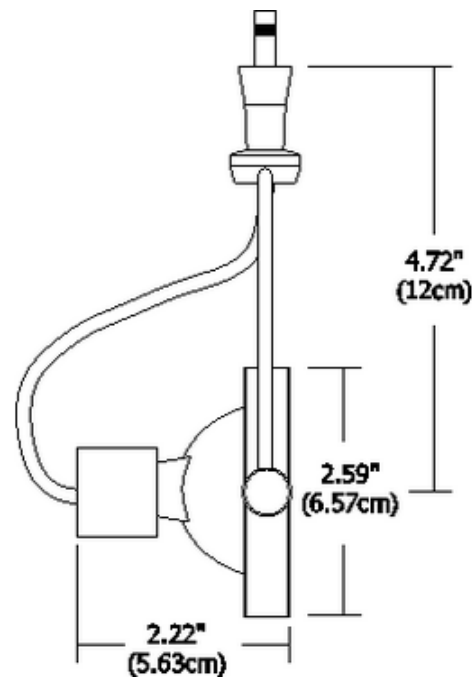

FJ Harley Head

Description:

Fast Jack Harley is a heavy duty, high tech head featuring 360 degree rotation and 180 degree tilt. Holds up to one accessory lens or louver, sold separately. Available with a 5 inch stem length. For use on Monorail or Monorail 2-Circuit track systems, or Fast Jack power canopy, sold separately. Includes Fast Jack Connector. Finish available in Polished Nickel or Satin Nickel. Requires one 75 watt GU5.3 base MR16, sold separately. ETL listed.

Shown in: Polished Nickel

List Price: \$161.00
 Our Price: \$80.50

Shade Color: N/A
 Body Finish: Polished Nickel
 Lamp: 1 x MR16/GU5.3 (bipin)/75W/12V Halogen
 1 x MR16/GU5.3 (bipin)/12V LED
 Wattage: 75W
 Dimmer: Dimmable
 Dimensions: 4.72"H x 2.59"W