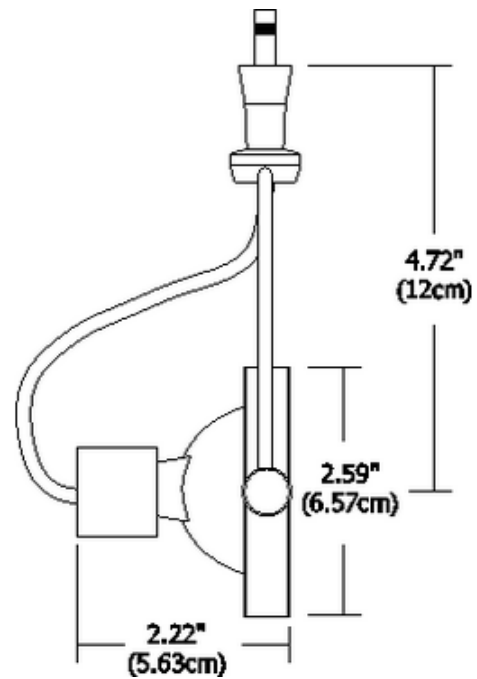

**BRAND** PureEdge Lighting

**DESCRIPTION**

Fast Jack Harley is a heavy duty, high tech head featuring 360 degree rotation and 180 degree tilt. Holds up to one accessory lens or louver, sold separately. Available with a 5 inch stem length. For use on Monorail or Monorail 2-Circuit track systems, or Fast Jack canopy, sold separately. Includes Fast Jack Connector. Finish available in Polished Nickel. Requires one 12 volt, 75 watt GU5.3 base MR16, sold separately. Fast Jack canopy required when used as a monopoint, sold separately.

<b>SHADE COLOR</b>	N/A
<b>BODY FINISH</b>	Polished Nickel
<b>WATTAGE</b>	75W
<b>DIMMER</b>	Dimmable
<b>DIMENSIONS</b>	2.59"W x 4.72"H
<b>BULB NOT INCLUDED</b>	
<b>LAMP</b>	1 x MR16/GU5.3 (bipin)/75W/12V Halogen 1 x MR16/GU5.3 (bipin)/12V LED

**SPEC #** EDG49201

COMPANY	PROJECT	FIXTURE TYPE	APPROVED BY	DATE