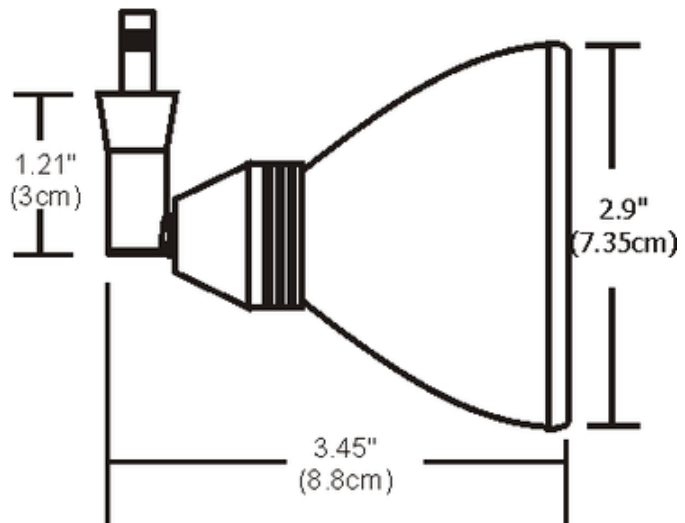

FJ Low Rider Head with S5 Big Solid Shade

Designer: Gregory Kay

Description:

Low Rider Fast Jack fixture head with S5 big solid shade rotates 360 degrees, and tilts 90 degrees. Available in 1, 3, 6, 12, or 18 inch stem lengths. Mounts to a Monorail connector, Monorail 2 Circuit connector, or Fast Jack power canopy, sold separately. Finish available in satin nickel, polished nickel, or antique bronze. One 50 Watt, 12 Volt, IR MR16 GU5.3 lamp, not included. ETL listed.

Shown in: Polished Nickel

List Price: \$128.00
Our Price: \$102.40

Shade Color: N/A
Body Finish: Polished Nickel
Lamp: 1 x MR16/GU5.3 (bipin)/50W/12V Halogen
 1 x MR16/GU5.3 (bipin)/12V LED
Wattage: 50W
Dimmer: Dimmable
Dimensions: 3.45"L x 1.2"H x 2.9"W