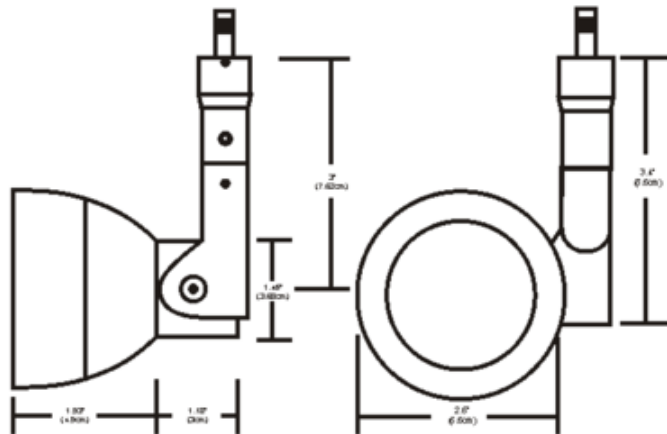

# FJ Neo Pro Aim Head

**Designer:** Gregory Kay

**Description:**

Neo Fast Jack Pro Aim head can adjust to 180 degrees and rotate 360 degrees. Pro Aim fixtures feature precision machined gear adjustment, and hot aiming with an Allen screwdriver (included). Screw-on hood holds up to three accessory lenses and allows easy access for re-lamping. Optical lens orientation does not lock on Neo. Mounts to a Monorail connector, Monorail 2 Circuit connector, or Fast Jack power canopy, sold separately. Finish available in Satin Nickel, Polished Nickel or White. One 50 Watt, 12 Volt, IR, MR16 GU5.3 lamp is required, but not included. ETL listed. Canopy required if used as a monopoint, sold separately.

Shown in: Satin Nickel

**List Price:** \$91.00  
**Our Price:** \$54.60

**Shade Color:** N/A  
**Body Finish:** Satin Nickel  
**Lamp:** 1 x MR16/GU5.3 (bipin)/50W/12V Halogen  
 1 x MR16/GU5.3 (bipin)/12V LED  
**Wattage:** 50W  
**Dimmer:** Dimmable  
**Dimensions:** 3.11"L x 3"H x 2.6"W