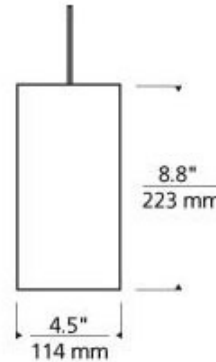

Playa Freejack Halogen Pendant

Description:

Freejack Playa Pendant features an elegant multi-toned glass shade diffuser made of natural shell panels. The shells are burnished to remove rough edges, meticulously polished, cut to size and carefully adhered by hand to an inner glass cylinder. Glass diffuser available in White, Natural or Brown. Finish available in Satin Nickel, Antique Bronze or Chrome. Includes one 12 volt, 50 watt JC GY6.35 halogen bi-pin lamp, six feet of field-cutttable suspension cable, and a Freejack connector. ETL Listed. 4.5 inch diameter x 8.8 inch height x 80.8 inch length. Canopy required for use as a monopoint, sold separately.

Shown in: Satin Nickel / White

List Price: \$418.75
Our Price: \$335.00

Shade Color: White
Body Finish: Satin Nickel
Lamp: 1 x JC/GY6.35 (bipin)/50W/12V Halogen
Wattage: 50W
Dimmer: Dimmable
Dimensions: 80.8"L x 8.8"H x 4.5"W