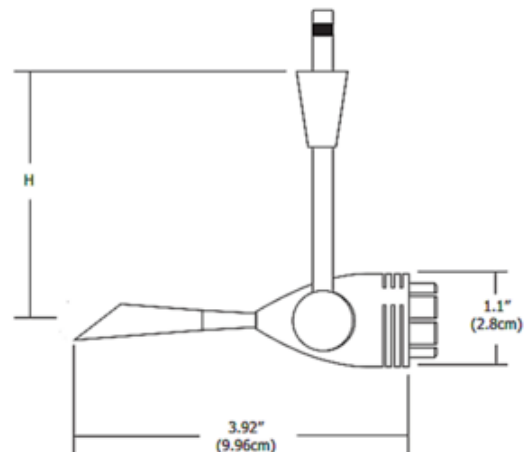

**BRAND** PureEdge Lighting

**DESCRIPTION**

Spirit Fast Jack Head is a stylish, directional light with cool to touch handle and rotates 360 degrees and tilts 250 degrees. Head available in Polished Nickel finish and requires shade accessory. Compatible with 1-circuit Monorail or Fast Jack canopy, sold separately. One 50 Watt, 12 or 24 volt (dependent on transformer) GU5.3 MR16 halogen bulb or LED equivalent is required, but not included. Includes Fast Jack connector. Fast Jack canopy required if used as a monopoint, sold separately. Required shade accessory and optical accessories sold separately. Note: Image shown in Satin Nickel finish - available only in Polished Nickel and limited to quantity on hand.

<b>SHADE COLOR</b>	N/A
<b>BODY FINISH</b>	Polished Nickel
<b>WATTAGE</b>	50W
<b>DIMMER</b>	Dimmable
<b>DIMENSIONS</b>	12"L x 1.1"H x 3.92"D
<b>BULB NOT INCLUDED</b>	
<b>LAMP</b>	1 x MR16/GU5.3 (bipin)/50W/12V Halogen 1 x MR16/GU5.3 (bipin)/12V LED