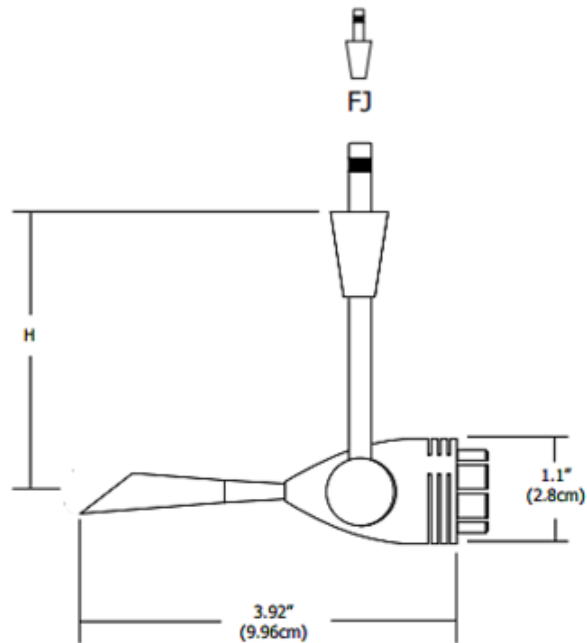

FJ Spirit Head

Description:

Fast Jack Spirit Fixture Head features a cool to touch frosted polycarbonate handle, rotates 360 degrees and tilts 250 degrees. Compatible with 1-Circuit Monorail, 2-Circuit Monorail, or Fast Jack power canopy, sold separately. Finish available in Satin Nickel, Polished Nickel, or Antique Bronze. Available accessories include little solid shade (S1), little mesh shade (S2), round glass shield (S3), or big solid shade (S5). Accessory shade is required, sold separately. One 50 Watt, 12 volt or 24 volt (dependent on transformer) GU5.3 MR16 halogen bulb is required, but not included. Available in 3, 6 and 12 inch stem lengths. ETL listed. Optical accessories sold separately. LED compatible with S2 shade only.

Shown in: Satin Nickel

List Price: \$41.00
Our Price: \$20.50

Shade Color: N/A
Body Finish: Polished Nickel
Lamp: 1 x MR16/GU5.3 (bipin)/50W/12V Halogen
 1 x MR16/GU5.3 (bipin)/12V LED
Wattage: 50W
Dimmer: Dimmable
Dimensions: 12"L x 1.1"H x 3.92"D