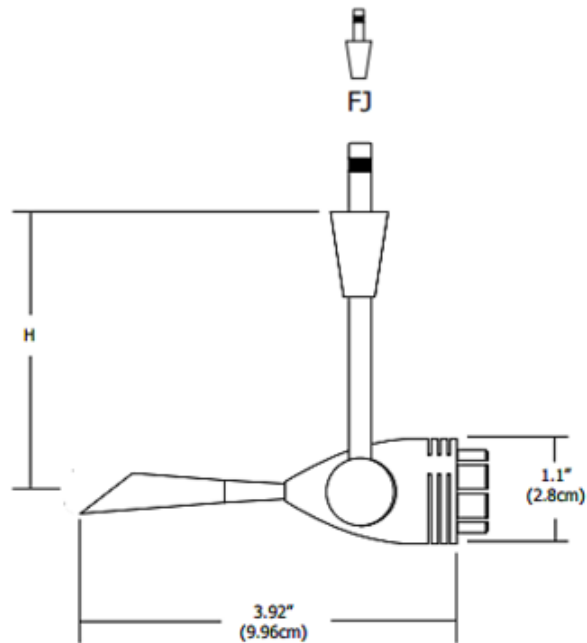

FJ Spirit Head with S1 Little Solid Shade

Description:

Fast Jack Spirit Fixture Head with S1 Little Solid Shade features a cool to touch frosted polycarbonate handle, rotates 360 degrees and tilts 250 degrees. Available in 3, 6, or 12 inch stem lengths. Compatible with 1-circuit Monorail, 2-circuit Monorail, or Fast Jack power canopy, sold separately. Finish available in Satin Nickel, Polished Nickel or Antique Bronze. Accessory finish available in Satin Nickel, Polished Nickel, Antique Bronze or Black. One 50 Watt, 12 or 24 volt (dependent on transformer) GU5.3 MR16 halogen bulb is required, but not included. Includes Fast Jack connector. ETL listed. Fast Jack canopy required if used as a monopoint, sold separately. Optical accessories sold separately. Not LED MR16 compatible.

Shown in: Polished Nickel / Black

List Price: \$159.00
 Our Price: \$127.20

- Shade Color: N/A
- Body Finish: Polished Nickel / Black
- Lamp: 1 x MR16/GU5.3 (bipin)/50W/12V Halogen
 1 x MR16/GU5.3 (bipin)/12V LED
- Wattage: 50W
- Dimmer: Dimmable
- Dimensions: 6"L x 1.1"H x 3.92"D