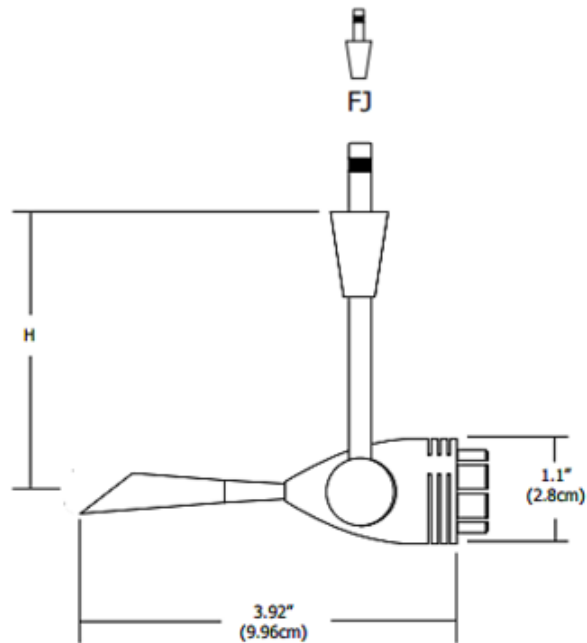

# FJ Spirit Head with S2 Little Mesh Shade

**Description:**

Fast Jack Spirit Fixture Head with S2 Little Mesh Shade features a cool to touch frosted polycarbonate handle, rotates 360 degrees and tilts 250 degrees. Available in 3, 6, or 12 inch stem lengths. Compatible with 1-circuit Monorail, 2-circuit Monorail, or Fast Jack power canopy, sold separately. Body finish available in Satin Nickel, Polished Nickel or Antique Bronze. Shade finish available in Polished Nickel, Black, or Antique Bronze. One 50 Watt, 12 or 24 volt (dependent on transformer) GU5.3 MR16 halogen bulb or LED equivalent is required, but included. Includes Fast Jack connector. ETL listed. Optical accessories sold separately. Canopy required if used as a monopoint, sold separately.

Shown in: Polished Nickel / Black

List Price: \$182.00  
 Our Price: \$145.60

- Shade Color: N/A
- Body Finish: Polished Nickel / Black
- Lamp: 1 x MR16/GU5.3 (bipin)/50W/12V Halogen  
 1 x MR16/GU5.3 (bipin)/12V LED
- Wattage: 50W
- Dimmer: Dimmable
- Dimensions: 12"L x 1.1"H x 3.92"D