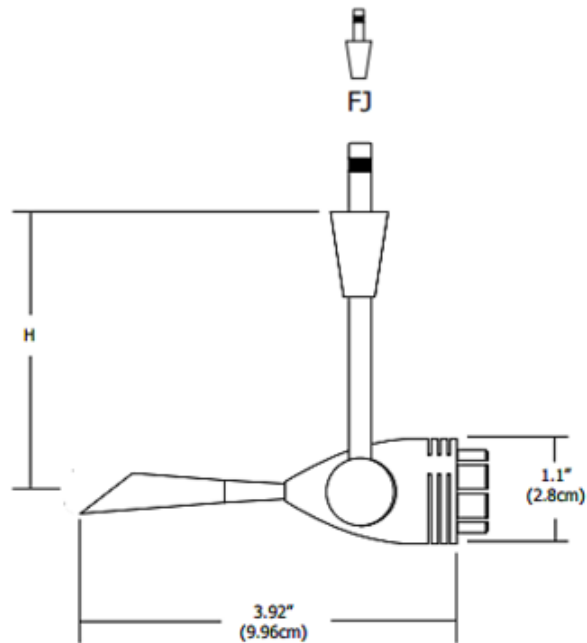

FJ Spirit Head with S2 Little Mesh Shade

Description:

Fast Jack Spirit Fixture Head with S2 Little Mesh Shade features a cool to touch frosted polycarbonate handle, rotates 360 degrees and tilts 250 degrees. Available in 3, 6, or 12 inch stem lengths. Compatible with 1-circuit Monorail, 2-circuit Monorail, or Fast Jack power canopy, sold separately. Body finish available in Satin Nickel, Polished Nickel or Antique Bronze. Shade finish available in Polished Nickel, Black, or Antique Bronze. One 50 Watt, 12 or 24 volt (dependent on transformer) GU5.3 MR16 halogen bulb or LED equivalent is required, but included. Includes Fast Jack connector. ETL listed. Optical accessories sold separately. Canopy required if used as a monopoint, sold separately.

Shown in: Polished Nickel / Black

List Price: \$155.00
Our Price: \$124.00

- Shade Color:** N/A
- Body Finish:** Polished Nickel / Polished Nickel
- Lamp:** 1 x MR16/GU5.3 (bipin)/50W/12V Halogen
1 x MR16/GU5.3 (bipin)/12V LED
- Wattage:** 50W
- Dimmer:** Dimmable
- Dimensions:** 6"L x 1.1"H x 3.92"D