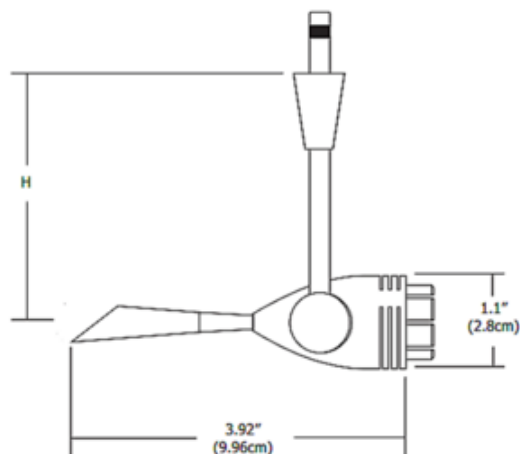

BRAND

PureEdge Lighting

DESCRIPTION

Spirit Fast Jack Head with S2 Little Mesh Shade is a stylish, directional light with cool to touch handle and rotates 360 degrees and tilts 250 degrees. Available in a 3 inch stem length in Polished Nickel with a Black shade or a 6 inch stem with Satin Nickel finish with a Polished Nickel shade. Includes frosted handle. Compatible with 1-circuit Monorail, 2-circuit Monorail, or Fast Jack canopy, sold separately. One 50 Watt, 12 or 24 volt (dependent on transformer) GU5.3 MR16 halogen bulb or LED equivalent is required, but not included. Includes Fast Jack connector. Optical accessories sold separately. Fast Jack canopy required if used as a monopoint, sold separately.

SHADE COLOR		N/A
BODY FINISH	Polished Nickel / Polished Nickel	
WATTAGE		50W
DIMMER		Dimmable
DIMENSIONS		6"L x 1.1"H x 3.92"D
BULB NOT INCLUDED		
LAMP	1 x MR16/GU5.3 (bipin)/50W/12V Halogen	
	1 x MR16/GU5.3 (bipin)/12V LED	