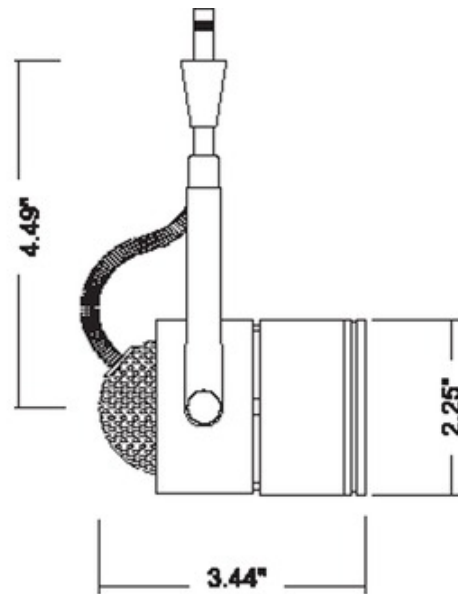

# FJ Triumph Head

**Description:**

Triumph Fast Jack fixture head features a 360 degree rotation and tilts 290 degrees. Holds a single glass lens or louver, sold separately. Finish available in Satin Nickel or Polished Nickel.. One 50 Watt, 12 volt MR16 GU5.3 base lamp is required, but not included. Includes a Fast Jack connector and mounts to a Monorail connector, Monorail 2 Circuit connector, or Fast Jack power canopy. ETL listed. 2.25 inch diameter x 4.5 inch length. Hexcell louver, glass lens or snoot accessory available, sold separately. Monopoint canopy required if used as a monopoint, sold separately.

Shown in: Polished Nickel

List Price: \$46.99  
 Our Price: \$28.20

- Shade Color: N/A
- Body Finish: Polished Nickel
- Lamp: 1 x MR16/GU5.3 (bipin)/50W/12V Halogen  
 1 x MR16/GU5.3 (bipin)/12V LED
- Wattage: 50W
- Dimmer: Dimmable
- Dimensions: 4.5"L x 2.25"W

Width is 2.25"

Product Number: <b>EDG49648</b>			
Company:		Fixture Type:	Date: Apr 25, 2018
Project:		Approved By:	

#1200FJ-TRIUMPH-004H1-00PN

Fax: (773) 883-6131

Phone: 866-954-4489

Address: 1718 W. Fullerton Ave. Chicago IL 60614