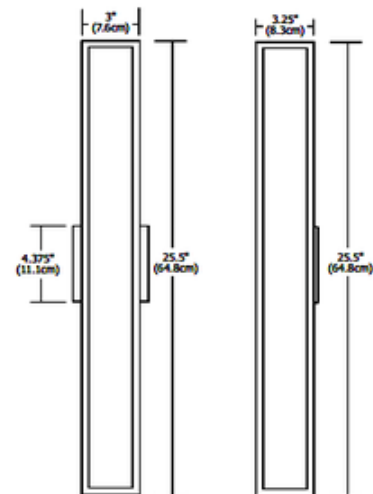

Technical Information

LAMP COLOR	3000K

SPEC #	RAI49712

COMPANY	PROJECT	FIXTURE TYPE	APPROVED BY	DATE