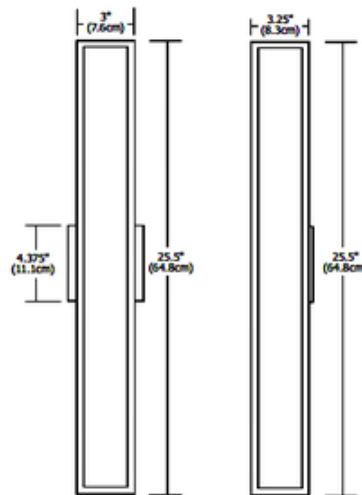

Garbo Non Dimmable Bath Bar

Description:

Garbo Non- Dimmable Bath Bar features opal white polycarbonate front and side diffusers with a satin nickel finish. May be mounted vertically or horizontally. Includes non-dimmable electronic ballast and one 17 Watt, 120 Volt, 3000K, T8 fluorescent lamp. ADA compliant. ETL listed. 25.5 inch width x 3 inch height x 3.25 inch depth.

Shown in: Satin Nickel / Opal

List Price: \$239.00
 Our Price: \$143.40

Shade Color: Opal
 Body Finish: Satin Nickel
 Lamp: 1 x T8/T8 Bipin (G13)/17W/120V Fluorescent
 Wattage: 17W
 Dimmer: Not Dimmable
 Dimensions: 3"H x 25.5"W x 3.25"D

Technical Information
 Lamp Color: 3000 K

Product Number: EDG49712			
Company:		Fixture Type:	Date: Mar 17, 2018
Project:		Approved By:	

#1200WS-GARBO-024F1-OWSN

Fax: (773) 883-6131

Phone: 866-954-4489

Address: 1718 W. Fullerton Ave. Chicago IL 60614