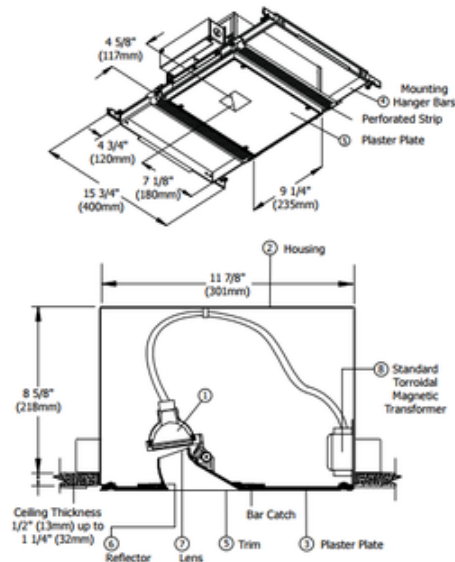

Genna Square Halogen 3.5 Inch Wall Wash Trim/Housing

Designer: Gregory Kay

Description:

Genna 3.5 Square Halogen Wall Wash Trim and Housing is a specification grade recessed wall wash plaster in fixture for drywall applications. Trim offers a no-glare aperture and ultra uniform field of light to top of wall. Trim made of die cast and precision machined aluminum 3.5 inch aperture. Flangeless, flush square trim with precision snap fit into the plaster plate. Precision cut aluminum reflector in White, Satin Black, Satin Bronze or Satin Aluminum. For even illumination mount at 32 inch center to center and 40 inch from center to wall. The plaster plate is primed and mounted flush with ceiling. The AH6 IC and AirTight housing is suitable for remodel and new construction installations. Includes standard 75 watt 120 volt magnetic transformer. Secondary output voltage is 11.8 volts. Requires one 12 volt 50 watt IR MR16 lamp, not included. 50 watt IR lamp equal to 75 watt halogen. Includes frosted prismatic lens to provide smooth beam pattern. UL listed for damp locations. Rated for wet locations when used with LWET wet location accessory lens, sold separately. 15.75 inch length x 9.25 inch width x 8.6 inch height.

Shown in: Satin Aluminum

List Price: \$610.00
Our Price: \$366.00

Shade Color: N/A
Body Finish: Satin Aluminum
Lamp: 1 x MR16/GU5.3 (bipin)/50W/12V Halogen
 1 x MR16/GU5.3 (bipin)/12V LED
Wattage: 50W
Dimmer: Low Voltage Magnetic
Dimensions: 15.75"L x 8.6"H x 9.25"W

Technical Information

Function: Wall Washer
Ceiling Type: Drywall Trimless/Flush
Housing Type: New construction IC Airtight
Housing Height: 9"
Aperture Shape: Square
Aperture Size: 3.500"

Product Number: EDG49742			
Company:		Fixture Type:	Date: Mar 19, 2018
Project:		Approved By:	