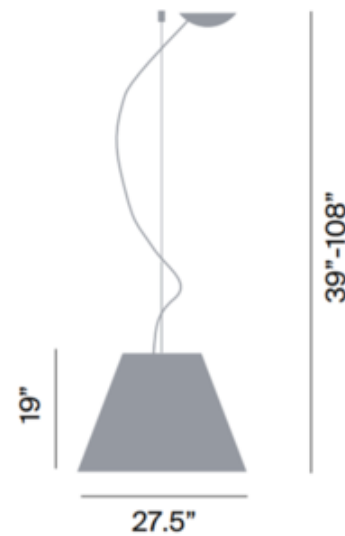

DESIGNER

Paolo Rizzatto

BRAND

Luceplan USA

DESCRIPTION

Costanza Grande suspension features a white polycarbonate shade diffuser and aluminum finish canopy. The light and washable shade diffuses a warm and pleasant light making it perfect for public spaces.

Shown in: Aluminum / White

SHADE COLOR	White
BODY FINISH	Aluminum
WATTAGE	45W
DIMMER	Standard 120V
DIMENSIONS	27.5"W x 19"H
BULB NOT INCLUDED	
LAMP	3 x A19/Medium (E26)/15W/120V LED 3 x A19/Medium (E26)/100W/120V Incandescent

Technical Information

PRODUCT DIMENSIONS Min / Max Overall Height: 39" / 108"

SPEC # LPA49793

weight 4.85 lb - canopy ø 4.5" h. 1.18"

COMPANY	PROJECT	FIXTURE TYPE	APPROVED BY	DATE