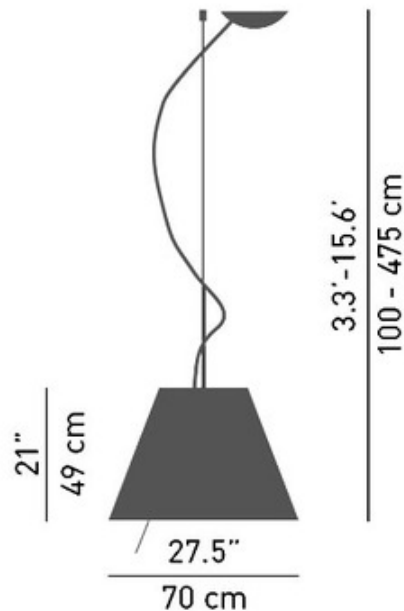

# Costanza Grande Suspension

**Designer:** Paolo Rizzatto

**Description:**

Costanza Grande suspension features a white polycarbonate shade diffuser and aluminum finish. Grande Costanza is poised between visibility and delicacy, adorning its surroundings with its simple yet stark stature. Its light is always pleasant, intense and homey, suitable for private and public interiors alike. Touch dimmer under the shade provides four steps of light intensity. Lightweight and washable shades. Floor, table and 16 inch suspension version also available. Three 100 watt, 120 volt, A21 medium base incandescent lamps or three 26 watt GX24q-3 compact fluorescent lamps not included. General light distribution. Shade is 27.5W X 21H. Overall adjustable height 108 inches.

Shown in: Aluminum / White

**List Price:** \$960.01  
**Our Price:** \$544.33

**Shade Color:** White  
**Body Finish:** Aluminum  
**Lamp:** 3 x A21/Medium (E26)/100W/120V Incandescent  
 3 x A21/Medium (E26)/120V LED  
**Wattage:** 300W  
**Dimmer:** Incandescent  
**Dimensions:** 21"H x 27.5"W