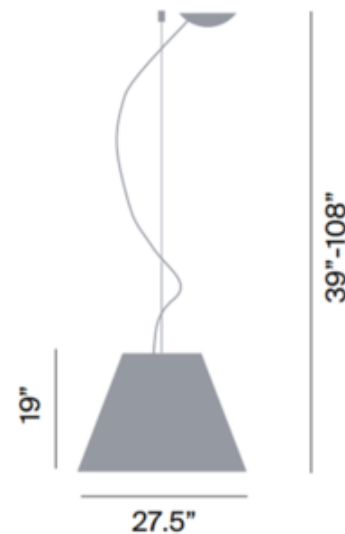

DESIGNER

Paolo Rizzatto

BRAND

Luceplan USA

DESCRIPTION

Costanza Grande suspension features a white polycarbonate shade diffuser and aluminum finish canopy. The light and washable shade diffuses a warm and pleasant light making it perfect for public spaces.

Shown in: Aluminum / White

SHADE COLOR	White
BODY FINISH	Aluminum
WATTAGE	45W
DIMMER	Standard 120V
DIMENSIONS	27.5"W x 19"H
BULB NOT INCLUDED	
LAMP	3 x A19/Medium (E26)/15W/120V LED 3 x A19/Medium (E26)/100W/120V Incandescent

Technical Information

PRODUCT DIMENSIONS Min / Max Overall Height: 39" / 108"

SPEC # LPA49793

weight 4.85 lb - canopy ø 4.5" h. 1.18"

COMPANY	PROJECT	FIXTURE TYPE	APPROVED BY	DATE