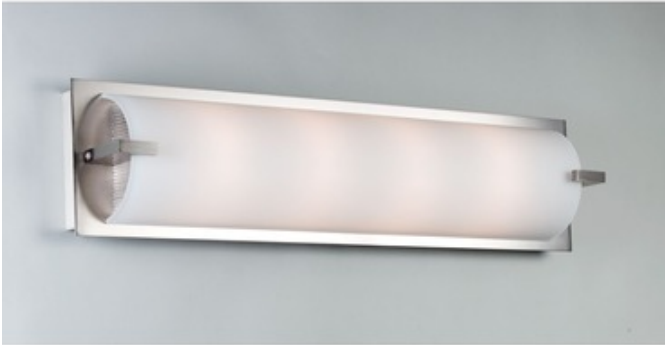

# Elf 5l Bath Bar

**Designer:** Stephen Blackman

**Description:**

Elf 5l bath bar features a hand blown opal glass tube diffuser and a satin nickel finish. Can be vertically or horizontally mounted. Four 60 watt, 120 volt, T3 DC Bayonet Xenon lamps included. General light distribution. UL listed for dry and damp locations. ADA compliant. Horizontal mount: 24 inch width x 5.75 inch height x 4 inch depth. Vertical mount: 5.75 inch width x 24 inch height x 4 inch depth.

Shown in: Satin Nickel / Opal

**List Price:** \$480.00  
**Our Price:** \$360.00

**Shade Color:** Opal  
**Body Finish:** Satin Nickel  
**Lamp:** 4 x T3/D.C. Bayonet (BA15D)/60W/120V Krypton Xenon  
**Wattage:** 240W  
**Dimmer:** Incandescent  
**Dimensions:** 5.75"H x 24"W x 4"D