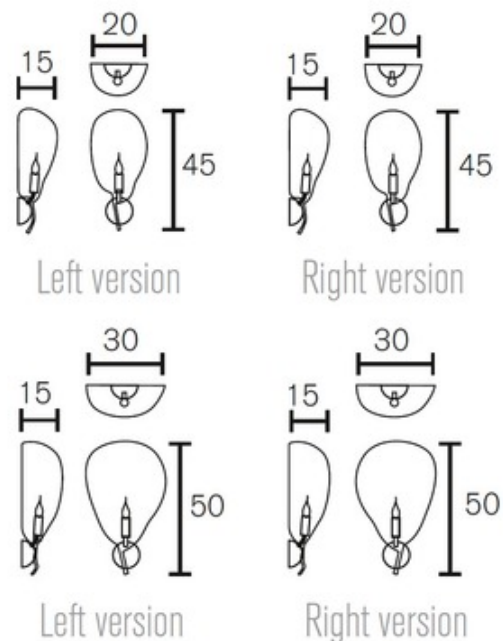

COMPANY	PROJECT	FIXTURE TYPE	APPROVED BY	DATE