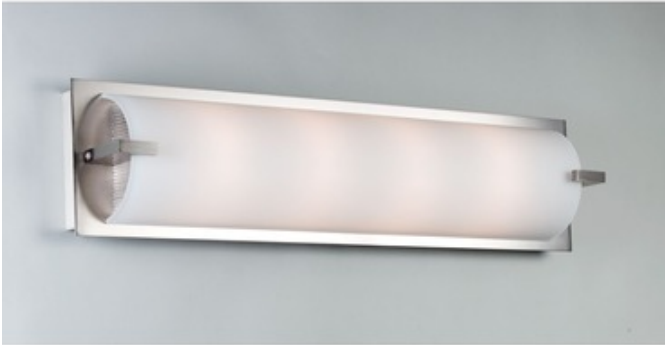

Elf 6 Bath Bar

Designer: Stephen Blackman

Description:

Elf 6l bath bar features a hand blown opal glass tube diffuser and a satin nickel finish. Six 60 watt, 120 volt, T3 DC Bayonet Xenon lamps are included. General light distribution. UL listed for dry and damp locations. ADA compliant. 36 inch width x 5.75 inch height x 4 inch depth.

Shown in: Satin Nickel / Opal

List Price: \$604.00
Our Price: \$453.00

Shade Color: Opal
Body Finish: Satin Nickel
Lamp: 6 x T3/D.C. Bayonet (BA15D)/60W/120V Krypton Xenon
Wattage: 360W
Dimmer: Incandescent
Dimensions: 5.75"H x 36"W x 4"D