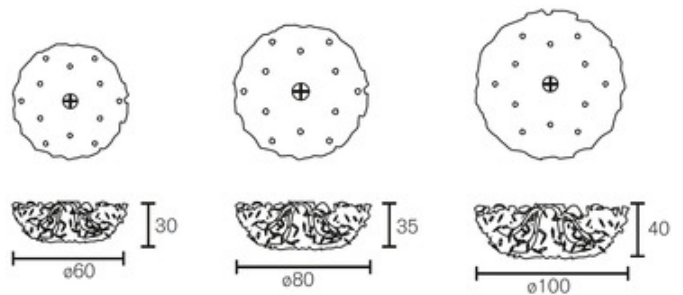

BRAND

Brand Van Egmond

DESCRIPTION

Icy Lady ceiling flush mount with Swarovski crystals features curvy, flowery shapes that bring a bold statement to any area. Finish available in black, white and nickel. Available in a ceiling flush mount, wall sconce, and chandelier version. 25 watt, 120 volt, JCD Type G9 halogen lamps included. General light distribution. Made in the Netherlands. Fixture available in a small, medium, large and extra large size. Small: 23.6 inch diameter x 11.8 inch height. Medium: 31.5 inch diameter x 13.8 inch height. Large: 39.4 inch diameter x 15.7 inch height. Extra Large: 47.2 inch diameter x 17.7 inch height.

Shown in: Matte White / Crystal

SHADE COLOR	Crystal
BODY FINISH	Matte White
WATTAGE	225W
DIMMER	Standard 120V
DIMENSIONS	23.6"W x 11.8"H
BULB INCLUDED	
LAMP	9 x JCD/G9/25W/120V Halogen

SPEC # BVE49849

COMPANY	PROJECT	FIXTURE TYPE	APPROVED BY	DATE