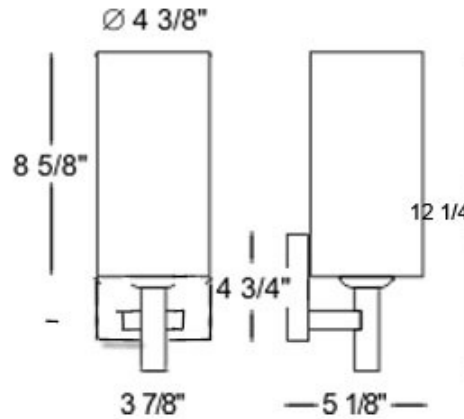

Inca Wall Sconce

Description:

Inca wall sconce features a satin nickel finish and an off white perlatex shade that work perfectly together making it easy to place this wall sconce in various locations such as your bedroom, hallway and living room spaces. One 60 watt, 120 volt, A19 medium base incadescent or 26 watt 120 volt GU24 base compact fluorecent lamp not included. General light distribution. ETL listed. Shade has 4.38 inch diameter x 8.63 inch height. 4.38W x 12.25H x 5.13 inch depth.

Shown in: Satin Nickel / Off White

List Price: \$639.00
 Our Price: \$454.00

Shade Color: Off White
 Body Finish: Satin Nickel
 Lamp: 1 x A19/Medium (E26)/60W/120V Incandescent
 1 x CF/GU24/26W/120V Compact Fluorescent
 1 x A19/Medium (E26)/120V LED
 Wattage: 60W
 Dimmer: Incandescent
 Dimensions: 12.25"H x 4.38"W x 5.13"D

Product Number: BLU49870			
Company:		Fixture Type:	Date: Apr 22, 2018
Project:		Approved By:	

#0503WS-INCAWAL-00311-WHSN

Fax: (773) 883-6131

Phone: 866-954-4489

Address: 1718 W. Fullerton Ave. Chicago IL 60614