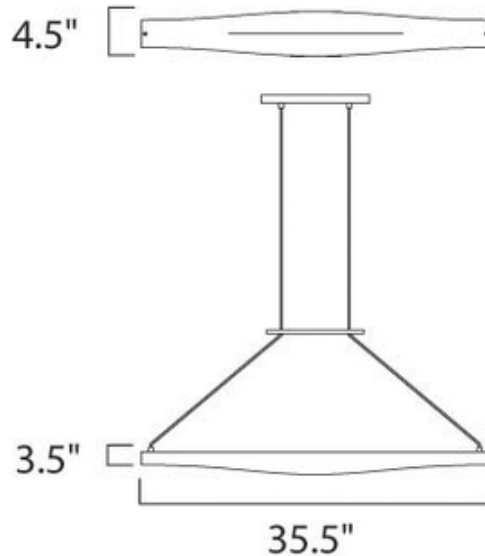

Krisp Suspension

Description:

Krisp suspension brightens any room in modern style with a frosted white tube suspended from a smooth, chrome base. Also available in a wall version. One 21 watt 120 volt T5 fluorescent lamp included. General light distribution. Maxim overall height is 120".

Shown in: Chrome / White

List Price: \$372.50
Our Price: \$298.00

Shade Color: White
Body Finish: Chrome
Lamp: 1 x T5/T5 Bipin/21W/120V Fluorescent
Wattage: 21W
Dimmer: Fluorescent
Dimensions: 3.5"L x 4.5"H x 35.5"W