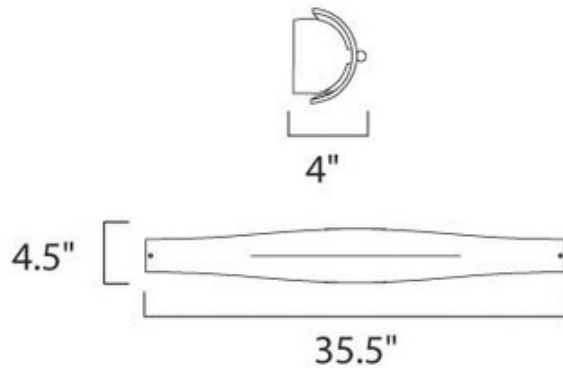

# Krisp Wall Sconce

**Description:**

Krisp wall sconce brightens any room or hallway in modern style. Frosty white tube is accented with chrome details for an elegant allure. One 21 watt 120 volt T5 fluorescent lamp included. General light distribution.

Shown in: Chrome / White

List Price: \$222.50  
 Our Price: \$178.00

Shade Color: White  
 Body Finish: Chrome  
 Lamp: 1 x T5/T5 Bipin/21W/120V Fluorescent  
 Wattage: 21W  
 Dimmer: N/A  
 Dimensions: 4.5"H x 35.5"W x 4"D