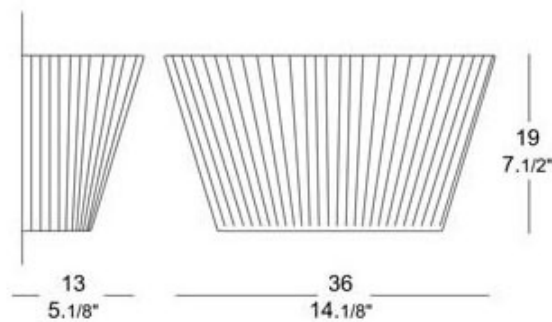

Lilith Wall Sconce

Designer: Studio Alteam

Description:

Lilith P wall features a cotton thread shade with a satin-finished glass top and white lacquered metal finish. Available in white, black, red, silver and mocha cotton shades. Three 40 watt, 120 volt, E12, G16.5 incandescent lamps included. Made in Italy. 14.125W X 7.5H X 5.125L.

Shown in: White / Mocha

List Price: \$912.50
Our Price: \$684.37

Shade Color: Mocha
Body Finish: White
Lamp: 3 x G16.5/Candelabra (E12)/40W/120V Incandescent
Wattage: 120W
Dimmer: Incandescent
Dimensions: 7.5"H x 14.125"W x 5.125"D