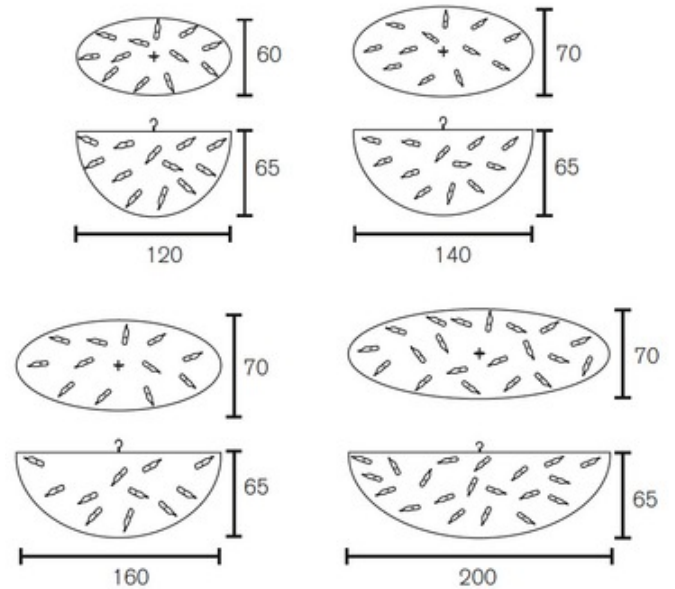

COMPANY	PROJECT	FIXTURE TYPE	APPROVED BY	DATE