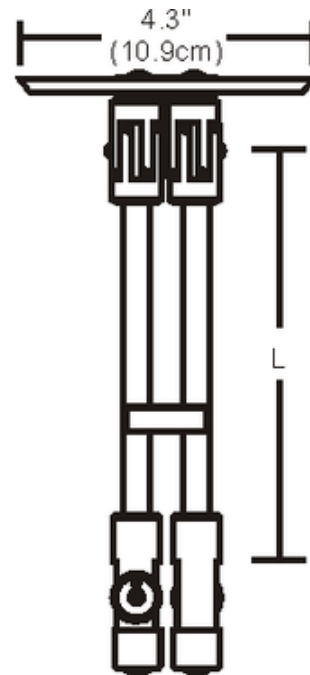

COMPANY	PROJECT	FIXTURE TYPE	APPROVED BY	DATE