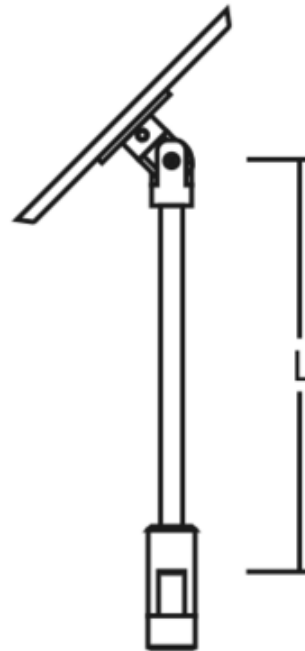

Monorail Sloped Ceiling Single Feed Canopy

Description:

Monorail 4 inch round single feed power canopy mounts to a standard 4 inch electrical box with plaster ring or an octagon box and powers the rail in sloped ceiling applications. Pre-assembled power feed canopies available in 2, 6, 12, 24, 36, 48, or 96 inch lengths. Use with corresponding sloped ceiling standoff and remote transformers. Finish available in satin nickel, polished nickel, or antique bronze. ETL listed.

Shown in: Satin Nickel

List Price: \$80.00
Our Price: \$48.00

Shade Color: N/A
Body Finish: Satin Nickel
Lamp: N/A
Wattage: N/A
Dimmer: N/A
Dimensions: 2"H x 4.3"W

Product Number: EDG50073			
Company:		Fixture Type:	Date: Mar 21, 2018
Project:		Approved By:	