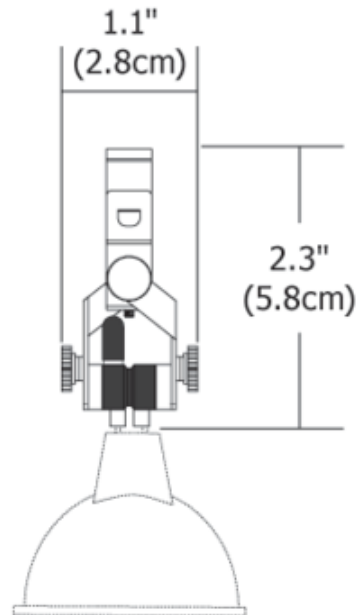

Monorail Vespa Head

Description:

Monorail Vespa fixture rotates 170 degrees and is adjustable horizontally and vertically. Finish available in satin nickel, polished nickel, or antique bronze. Available accessories include little solid shade (S1), little mesh shade (S2), round glass shade (S3), solid back shade (S6), mesh back shade (S7), or louver lens holder (LH16), sold separately. One 75 Watt, 12 volt, MR16 GU5.3 lamp is required, but not included. ETL listed.

Shown in: Satin Nickel

List Price: \$32.00
 Our Price: \$19.20

Shade Color: N/A
 Body Finish: Polished Nickel
 Lamp: 1 x MR16/GU5.3 (bipin)/75W/12V Halogen
 1 x MR16/GU5.3 (bipin)/12V LED
 Wattage: 75W
 Dimmer: Dimmable
 Dimensions: 2.3"H x 1.1"W