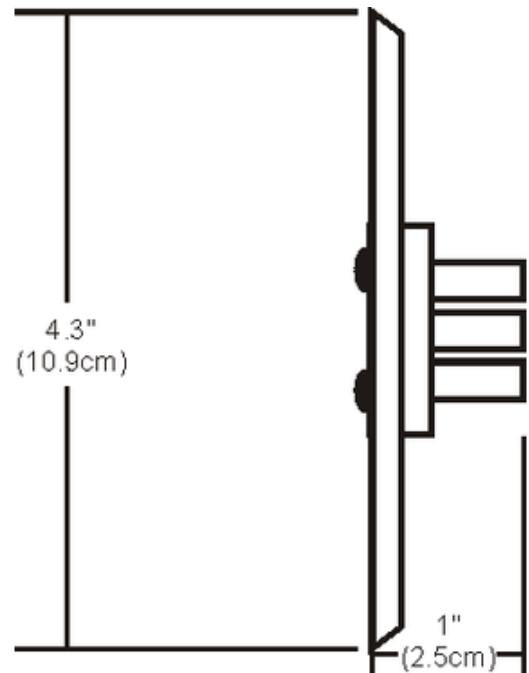

BRAND

PureEdge Lighting

DESCRIPTION

Monorail 2-Circuit 4 inch round direct end feed canopy mounts to a wall using a standard 4 inch electrical box and powers the rail directly from either end. Mount canopy at least 6 inches from the ceiling. Use with 6 to 96 inch standoffs. Finish in satin nickel. ETL listed.

SHADE COLOR	N/A
BODY FINISH	Satin Nickel
WATTAGE	N/A
DIMMER	N/A
DIMENSIONS	4.25"W
LAMP	N/A

SPEC # EDG50176

COMPANY

PROJECT

FIXTURE TYPE

APPROVED BY

DATE