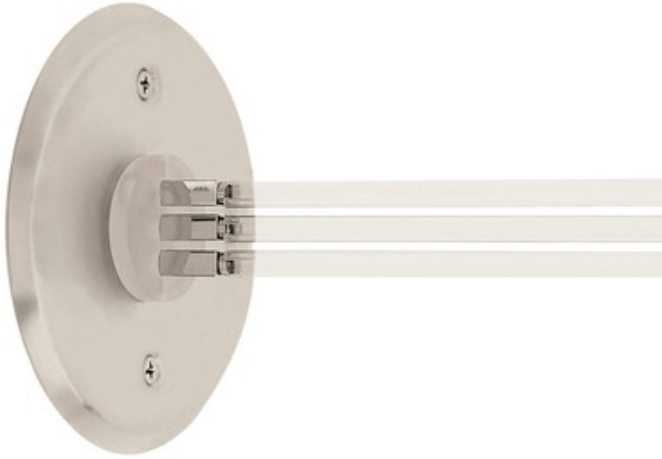

# Monorail 2-Circuit 4 Inch Round End Feed Canopy

**Description:**

Monorail 2-Circuit 4 inch round direct end feed canopy mounts to a wall using a standard 4 inch electrical box and powers the rail directly from either end. Mount canopy at least 6 inches from the ceiling. Use with 6 to 96 inch standoffs. Finish in satin nickel, polished nickel, or antique bronze. ETL listed.

Shown in: Satin Nickel

List Price: \$41.00  
 Our Price: \$24.60

Shade Color: N/A  
 Body Finish: Satin Nickel  
 Lamp: N/A  
 Wattage: N/A  
 Dimmer: N/A  
 Dimensions: 4.25"W

Product Number: <b>EDG50176</b>			
Company:		Fixture Type:	Date: Mar 17, 2018
Project:		Approved By:	