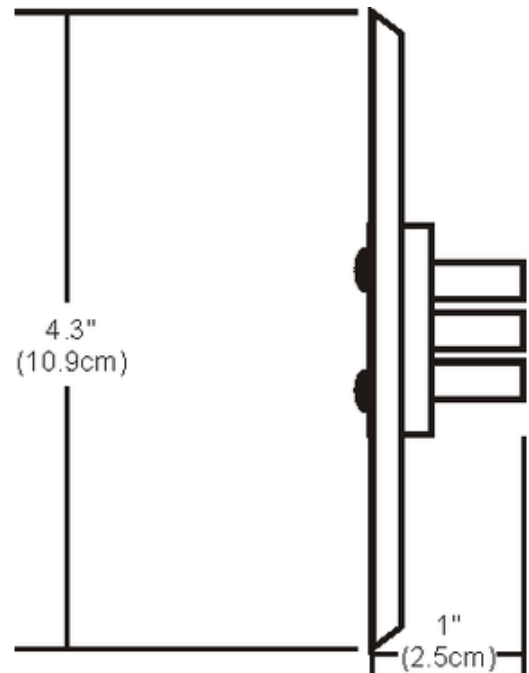

**BRAND**

PureEdge Lighting

**DESCRIPTION**

Monorail 2-Circuit 4 inch round direct end feed canopy mounts to a wall using a standard 4 inch electrical box and powers the rail directly from either end. Mount canopy at least 6 inches from the ceiling. Use with 6 to 96 inch standoffs. Finish in satin nickel. ETL listed.

SHADE COLOR	N/A
BODY FINISH	Satin Nickel
WATTAGE	N/A
DIMMER	N/A
DIMENSIONS	4.25"W
LAMP	N/A

SPEC # EDG50176

COMPANY	PROJECT	FIXTURE TYPE	APPROVED BY	DATE