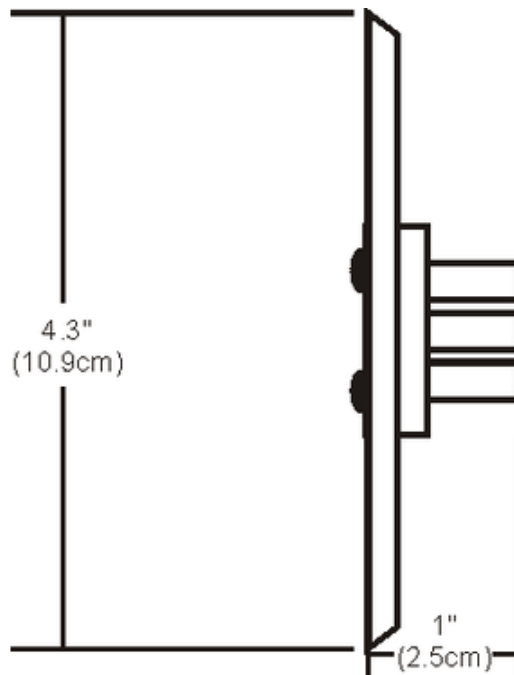

# Monorail 2-Circuit 4 Inch Round End Feed Canopy

**Description:**

Monorail 2-Circuit 4 inch round direct end feed canopy mounts to a wall using a standard 4 inch electrical box and powers the rail directly from either end. Mount canopy at least 6 inches from the ceiling. Use with 6 to 96 inch standoffs. Finish in satin nickel, polished nickel, or antique bronze. ETL listed.

Shown in: Satin Nickel

List Price: \$41.00  
 Our Price: \$24.60

Shade Color: N/A  
 Body Finish: Satin Nickel  
 Lamp: N/A  
 Wattage: N/A  
 Dimmer: N/A  
 Dimensions: 4.25"W

Product Number: <b>EDG50176</b>			
Company:		Fixture Type:	Date: Mar 17, 2018
Project:		Approved By:	