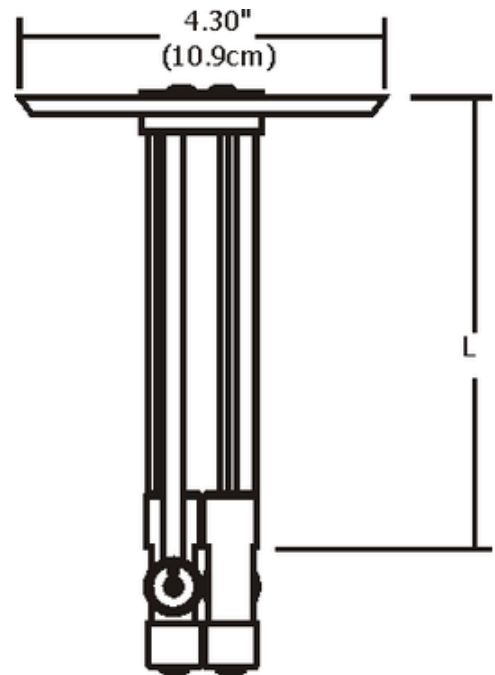

BRAND

PureEdge Lighting

DESCRIPTION

Monorail 2-circuit 4 inch round adjustable dual center feed power feed canopy mounts on standard 4 inch electrical box with plastic ring or octagon electrical box (not included). Adjustable 12 foot cable powers the rail when an electrical box cannot be located directly above the system. Use with T-4x300-D12 remote transformer. Finish available in polished nickel. ETL listed. Image shown in Satin Nickel finish.

SHADE COLOR	N/A
BODY FINISH	Satin Nickel
WATTAGE	N/A
DIMMER	N/A
DIMENSIONS	4.3"W x 144"H
LAMP	N/A

SPEC # EDG50179

COMPANY	PROJECT	FIXTURE TYPE	APPROVED BY	DATE