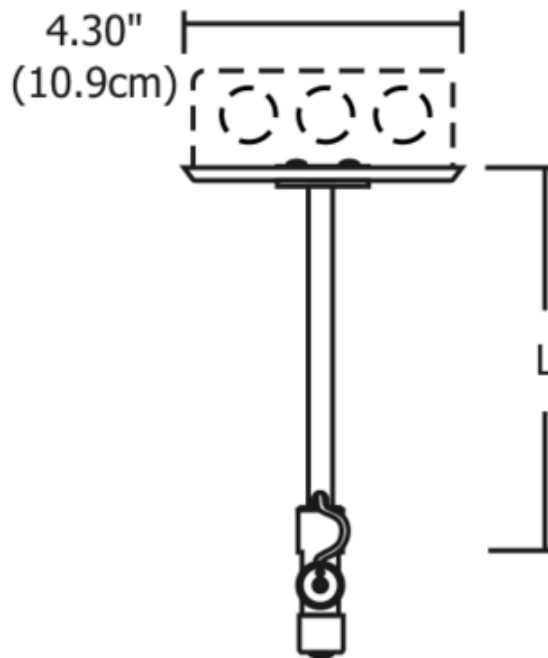

Monorail 2-Circuit 4 Inch Round Canopy

Description:

Monorail 2-Circuit 4 inch round single feed canopy mounts on the ceiling above the 2-circuit monorail run. It is mounted to a standard 4 inch junction box with plaster ring, or octagon electrical box, where the low voltage leads from the remote 2-circuit transformer (sold separately) are connected. Available in 1, 6, 12, 24, 36, 48, and 96 inch lengths. Use with corresponding rigid standoffs. Finish available in satin nickel, polished nickel, or antique bronze. ETL listed.

Shown in: Satin Nickel

List Price: \$227.00
 Our Price: \$181.60

Shade Color: N/A
 Body Finish: Satin Nickel
 Lamp: N/A
 Wattage: N/A
 Dimmer: N/A
 Dimensions: 6"H x 4.3"W

Product Number: EDG50218			
Company:		Fixture Type:	Date: Mar 17, 2018
Project:		Approved By:	