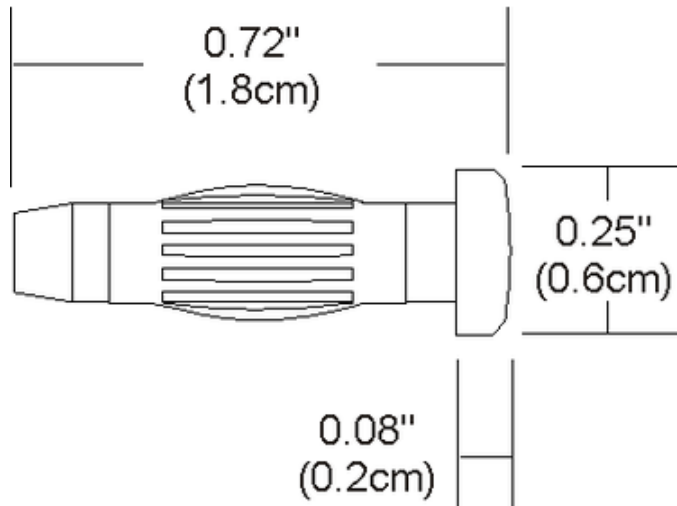

Monorail 2-Circuit End Caps

Description:

Monorail 2-circuit end caps push into the ends of 2-circuit Monorail runs at their termination point. One pair required for each end. Finish available in antique bronze, satin nickel or polished nickel. ETL listed.

Shown in: Satin Nickel

List Price: \$22.00
 Our Price: \$17.60

Shade Color: N/A
 Body Finish: Satin Nickel
 Lamp: N/A
 Wattage: N/A
 Dimmer: N/A
 Dimensions: 0.72"H x 0.25"W

Product Number: EDG50273			
Company:		Fixture Type:	Date: Mar 24, 2018
Project:		Approved By:	