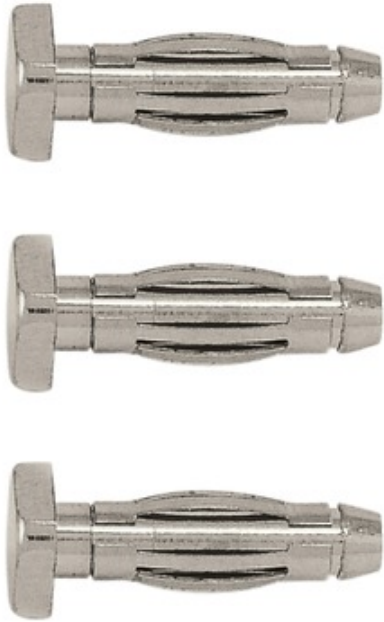

Monorail 2-Circuit End Caps

Description:

Monorail 2-circuit end caps push into the ends of 2-circuit Monorail runs at their termination point. One pair required for each end. Finish available in antique bronze, satin nickel or polished nickel. ETL listed.

Shown in: Satin Nickel

List Price: \$22.00
 Our Price: \$17.60

Shade Color: N/A
 Body Finish: Satin Nickel
 Lamp: N/A
 Wattage: N/A
 Dimmer: N/A
 Dimensions: 0.72"H x 0.25"W

Product Number: EDG50273			
Company:		Fixture Type:	Date: Mar 24, 2018
Project:		Approved By:	