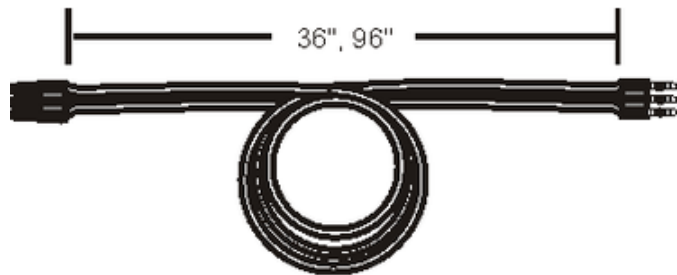

Monorail 2-Circuit Adjustable Male End Connector

Description:

Monorail 2-circuit adjustable male end connector electrically connects a surface mount transformer to 2-circuit Monorail or two pieces of 2-circuit Monorail end-to-end. Available with 36 or 96 inches of clear adjustable cable. Finish available in satin nickel, polished nickel, or antique bronze. ETL listed.

Shown in: Satin Nickel

List Price: \$50.00
 Our Price: \$30.00

Shade Color: N/A
 Body Finish: Satin Nickel
 Lamp: N/A
 Wattage: N/A
 Dimmer: N/A
 Dimensions: 36"L

Product Number: EDG50322			
Company:		Fixture Type:	Date: May 24, 2018
Project:		Approved By:	