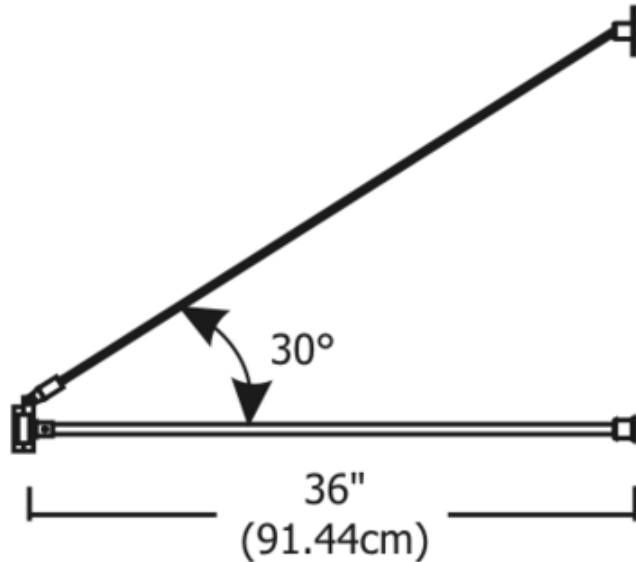

Monorail 2-Circuit Out-Rigger Standoff

Description:

Monorail 2-circuit out rigger standoff supports the rail up to 36 inches from the wall. Place standoffs every 3 feet and at points where the rails join together. Use with 2-circuit out-rigger power feeds. Finish available in polished nickel, satin nickel or antique bronze. ETL listed.

Shown in: Satin Nickel

List Price: \$58.00
 Our Price: \$34.80

Shade Color: N/A
 Body Finish: Satin Nickel
 Lamp: N/A
 Wattage: N/A
 Dimmer: N/A
 Dimensions: 36"L

Product Number: EDG50340			
Company:		Fixture Type:	Date: Mar 22, 2018
Project:		Approved By:	