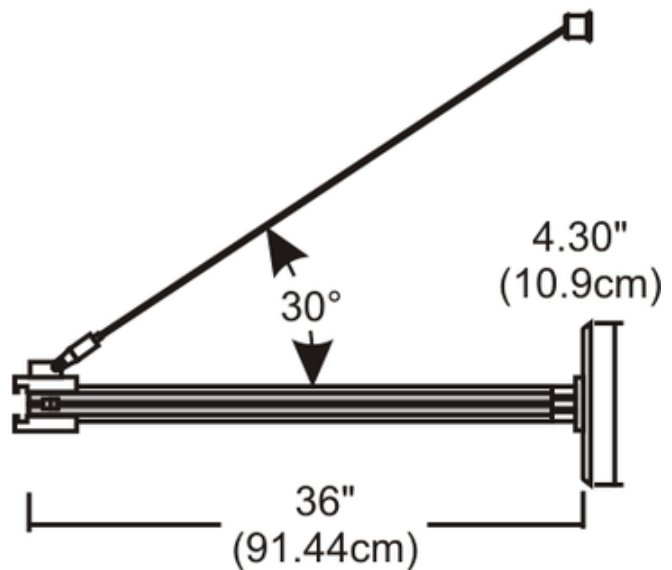

Monorail 2-Circuit Out-Rigger Power Feed

Description:

Monorail 2-circuit out rigger power feed with 4 inch round canopy. The field-cutttable out-rigger cantilevers the rail up to 36 inches from the wall. It is mounted to a standard 4 inch square electrical box with plaster ring where the low voltage leads from the remote transformer (sold separately) are connected. Use with 2-circuit out-rigger standoffs and remote transformers. Finish available in polished nickel, satin nickel or antique bronze. ETL listed.

Shown in: Satin Nickel

List Price: \$145.00
 Our Price: \$36.25

Shade Color: N/A
 Body Finish: Satin Nickel
 Lamp: N/A
 Wattage: N/A
 Dimmer: N/A
 Dimensions: 36"L x 4.3"W

Product Number: EDG50346			
Company:		Fixture Type:	Date: Mar 23, 2018
Project:		Approved By:	