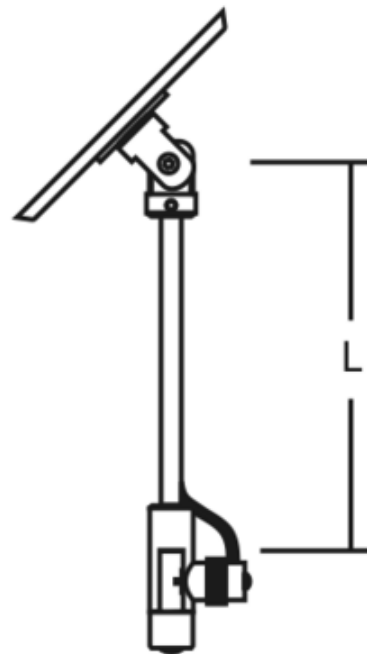

# Monorail 2-Circuit Sloped Ceiling Single Feed Canopy

**Description:**

Monorail 2-circuit sloped ceiling single feed power feed canopy mounts to a standard 4 inch electrical box and powers the rail in sloped ceiling applications. Available in 2, 6, 12, 24, 36, 48, or 96 inch heights. Use with corresponding sloped ceiling standoff and T-2x300-12 remote transformer. Finish available in satin nickel, polished nickel, or antique bronze. ETL listed.

Shown in: Satin Nickel

**List Price:** \$348.00  
**Our Price:** \$278.40

**Shade Color:** N/A  
**Body Finish:** Satin Nickel  
**Lamp:** N/A  
**Wattage:** N/A  
**Dimmer:** N/A  
**Dimensions:** 48"H x 4.3"W