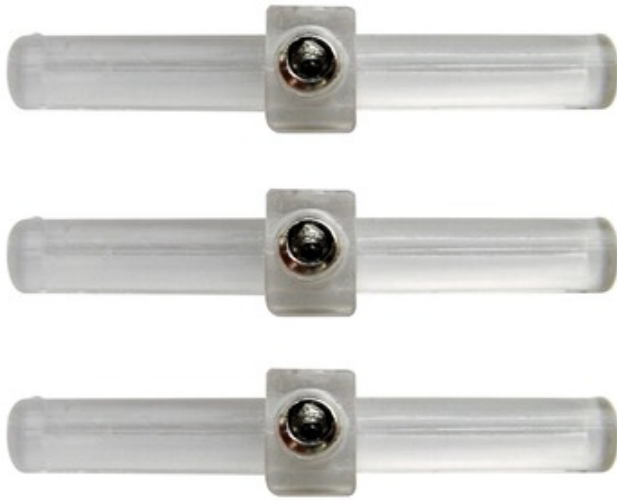

Monorail 2-Circuit Straight Isolating Connector

Description:

Monorail 2-Circuit Isolating connectors physically join and electrically isolate two Monorail 2-Circuit sections. All dual power feed canopies include a set of isolating connectors to isolate the power feeds. Clear finish. ETL listed.

Shown in: Clear

List Price: \$6.00
 Our Price: \$3.60

Shade Color: N/A
 Body Finish: Clear
 Lamp: N/A
 Wattage: N/A
 Dimmer: N/A
 Dimensions: 1.45"L x 0.27"W

Product Number: EDG50539			
Company:		Fixture Type:	Date: Mar 22, 2018
Project:		Approved By:	