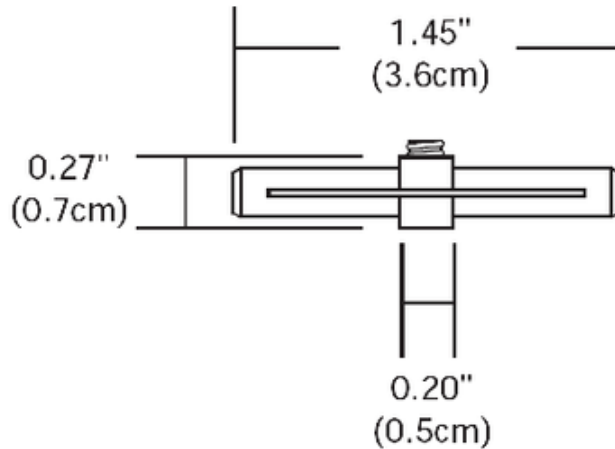

Monorail 2-Circuit Straight Isolating Connector

Description:

Monorail 2-Circuit Isolating connectors physically join and electrically isolate two Monorail 2-Circuit sections. All dual power feed canopies include a set of isolating connectors to isolate the power feeds. Clear finish. ETL listed.

Shown in: Clear

List Price: \$6.00
 Our Price: \$3.60

Shade Color: N/A
 Body Finish: Clear
 Lamp: N/A
 Wattage: N/A
 Dimmer: N/A
 Dimensions: 1.45"L x 0.27"W

Product Number: EDG50539			
Company:		Fixture Type:	Date: Mar 22, 2018
Project:		Approved By:	