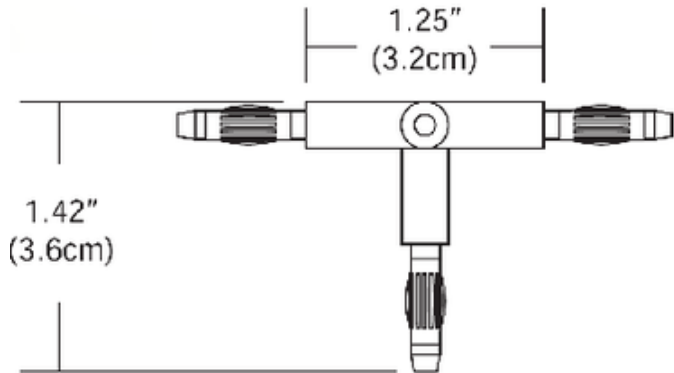

# Monorail 2-Circuit T Conductive Connector

**Description:**

Monorail 2-circuit T conductive connectors join and electrically conduct three pieces of 2-circuit Monorail together at 90 degree angles. Finish available in satin nickel, polished nickel, or antique bronze. ETL listed.

Shown in: Satin Nickel

List Price: \$36.00  
 Our Price: \$21.60

Shade Color: N/A  
 Body Finish: Satin Nickel  
 Lamp: N/A  
 Wattage: N/A  
 Dimmer: N/A  
 Dimensions: 1.25"L x 1.42"W

Product Number: <b>EDG50542</b>			
Company:		Fixture Type:	Date: Mar 18, 2018
Project:		Approved By:	